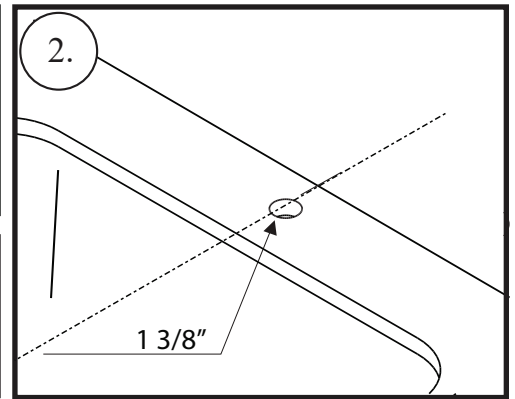

# Huntington Brass Installation Instructions for: W3211601-4, W3211629-4, W3211649-4 Single Control Lavatory Faucet

Single hole or three hole with plate