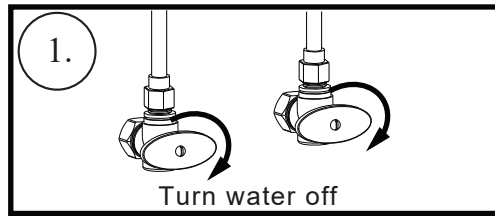

# Huntington Brass Installation Instructions for: W3211601-4, W3211629-4, W3211649-4 Single Control Lavatory Faucet

Single hole or three hole with plate