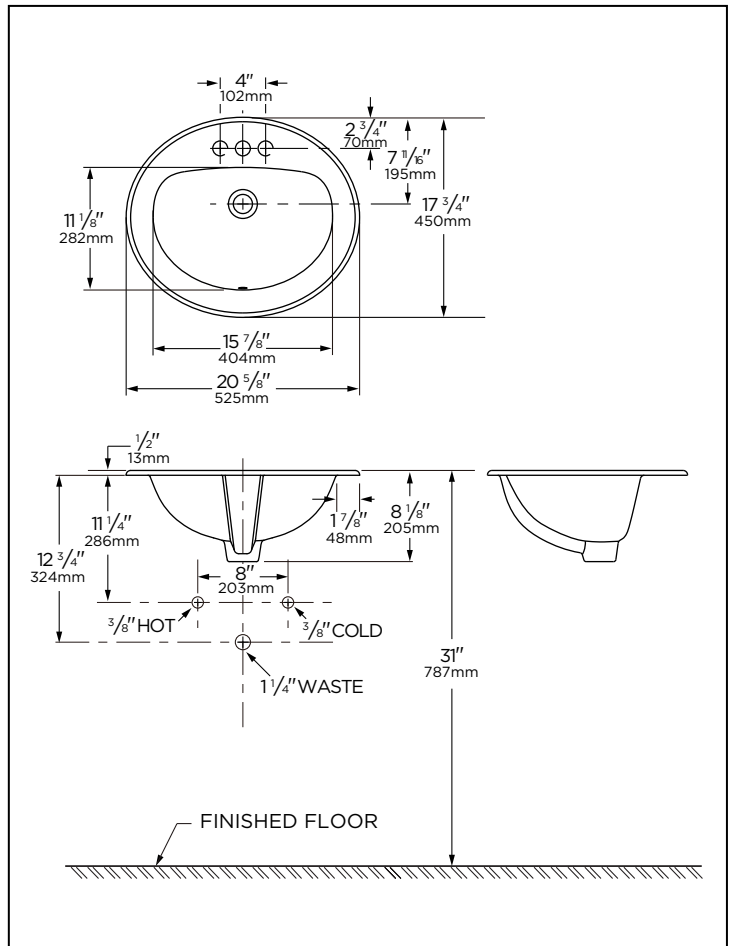

Item	G0012831CH	G0012834CH	G0012838CH
Configuration	Single Hole	4" centers	8" centers
Height	8 1/8"		
Width	20 5/8"		
Depth	17 3/4"		
Inside Basin Dimension	15 7/8" x 11 1/8"		
Shipping weight	18.5 lbs		

NOTES: All dimensions are in inches and millimeters. Illustrations may not be drawn to scale.

IMPORTANT:

Dimensions of fixtures are nominal and may vary within the range of tolerances established by ASME standard A 112.19.2