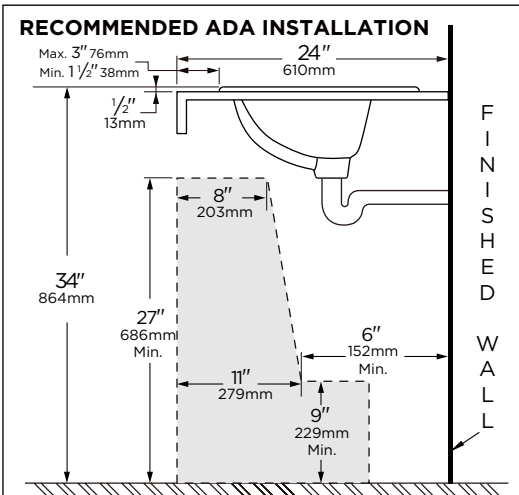

Item	G0012831CH	G0012834CH	G0012838CH
Configuration	Single Hole	4" centers	8" centers
Height	8 1/8"		
Width	20 5/8"		
Depth	17 3/4"		
Inside Basin Dimension	15 7/8" x 11 1/8"		
Shipping weight	18.5 lbs		

NOTES: All dimensions are in inches and millimeters. Illustrations may not be drawn to scale.

IMPORTANT:

Dimensions of fixtures are nominal and may vary within the range of tolerances established by ASME standard A 112.19.2