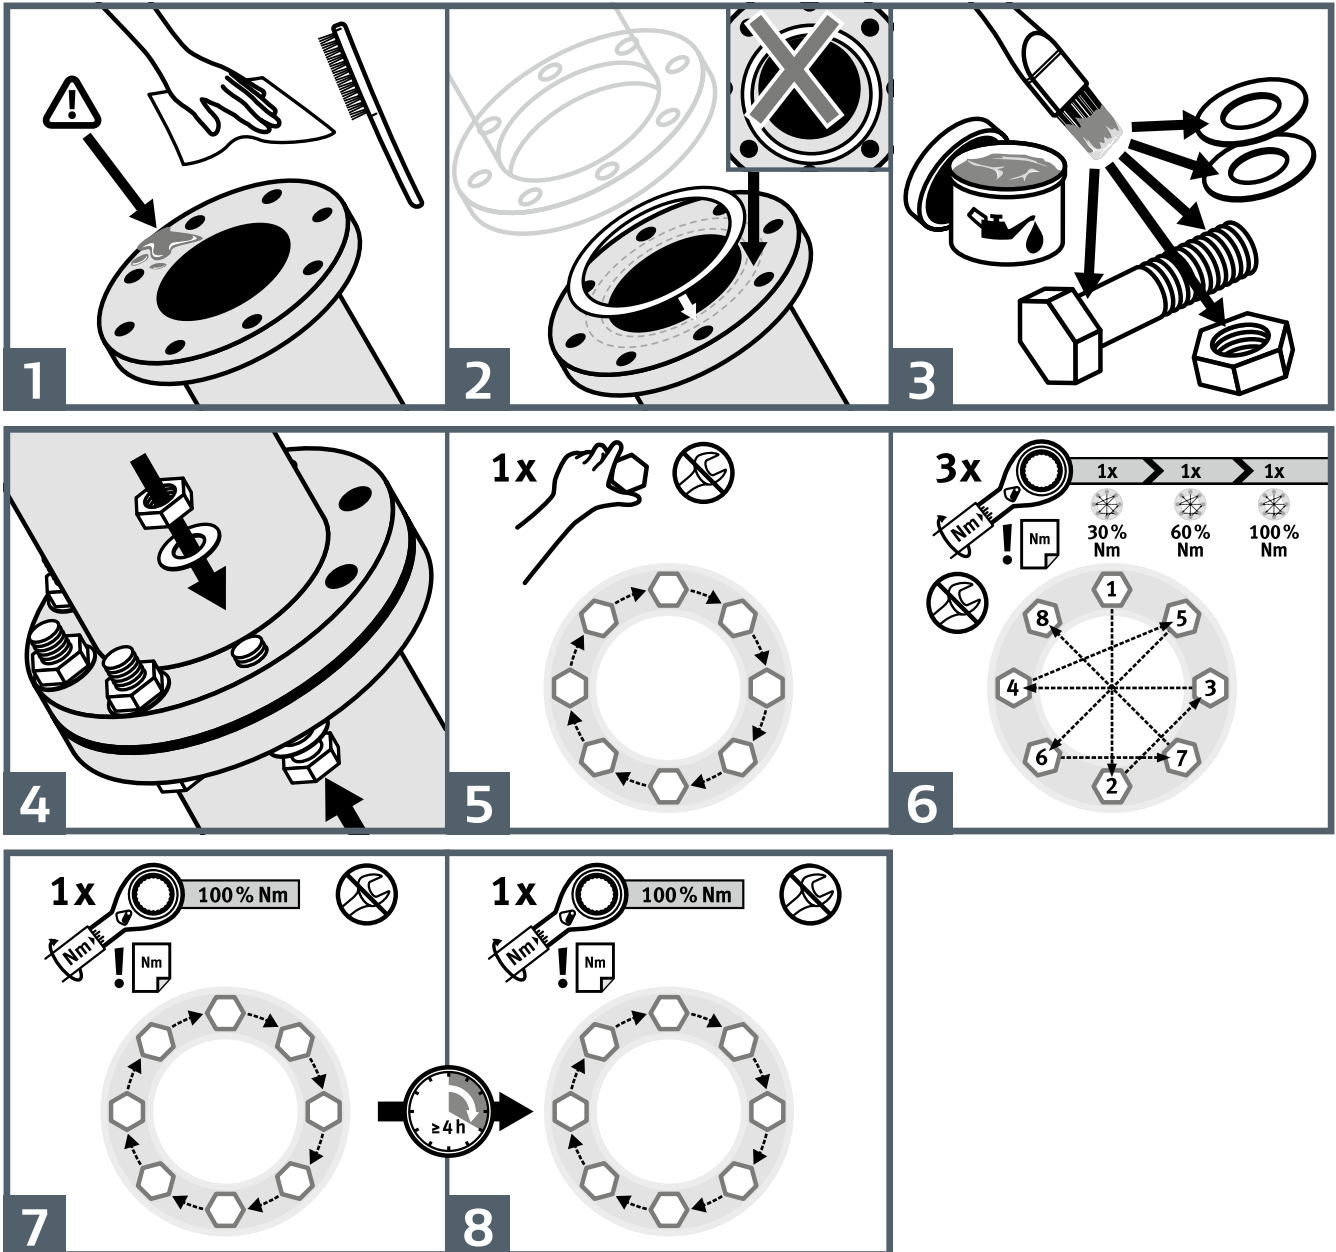

Recommendation based on ASME PCC-1

GASKET INSTALLATION INSTRUCTIONS

FOR INDUSTRIAL USE ONLY. Not for use in food, drug, cosmetic or medical device manufacturing, processing, or packaging operations.

GORE, Together, improving life and designs are trademarks of W. L. Gore & Associates. © 2023 W. L. Gore & Associates GmbH