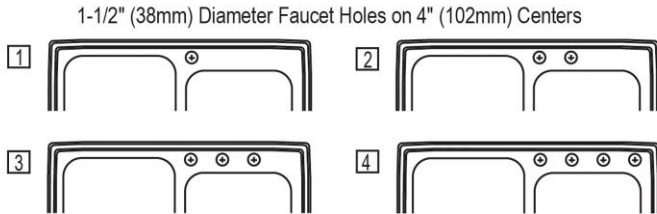

PRODUCT SPECIFICATIONS

Lustertone® Classic Stainless Steel 33" x 22" x 7-7/8" Offset Double Bowl Drop-in Sink. Sink is manufactured from 18 gauge 304 Stainless Steel with a Lustrous Satin finish, Bottom only pads.

Installation Type:	Drop-in
Material:	304 Stainless Steel
Finish:	Lustrous Satin
Gauge:	18
Sound Deadening:	Bottom only pads
Number of Bowls:	2
Sink Dimensions:	33" x 22" x 7-7/8"
Bowl 1 Dimensions:	14" x 18" x 7-3/4"
Bowl 2 Dimensions:	13-1/2" x 16" x 7-3/4"
Drain Size:	3-1/2" (89mm)
Minimum Cabinet Size:	36"
Mounting Hardware:	Part # 64090014 included for countertops up to 3/4" (19mm) thick
Template Included:	No
Cutout Template #:	1000001189

Template is available for download at [elkay.com](#). CAD software will be required to open the template.

Cutout Dimensions for Drop-in Installation:

32-3/8" x 21-3/8" (822mm x 543mm) with 1-1/2" (38mm) corner radius

Hole Drilling Configurations:

A Century of Tradition and Quality. For more than 100 years, Elkay has been making innovative products and providing exceptional customer care. We take pride in offering plumbing products that make life easier, inspire change and leave the world a better place.

Product Compliance: ASME A112.19.3/CSA B45.4

Sinks are listed by IAPMO® as meeting the applicable requirements of the Uniform Plumbing Code®, International Plumbing Code®, and National Plumbing Code of Canada.

[Clean and Care Manual (PDF)](#)
[Installation Instructions (PDF) - 1000005236](#)
[Warranty (PDF)](#)