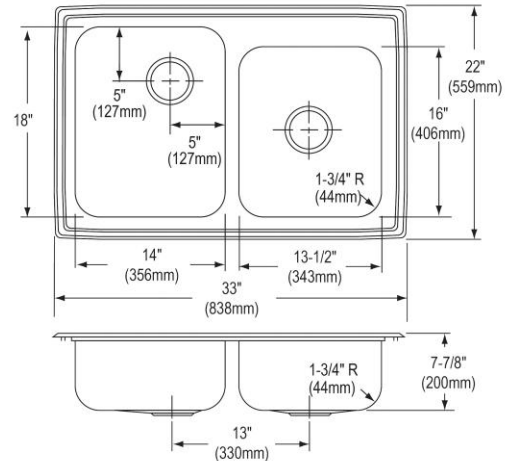

PART: _____ QTY: _____

PROJECT: _____

CONTACT: _____

DATE: _____

NOTES: _____

APPROVAL: _____

In keeping with our policy of continuing product improvement, Elkay reserves the right to change product specifications without notice. Please visit [elkay.com](#) for the most current version of Elkay product specification sheets. This specification describes an Elkay product with design, quality, and functional benefits to the user. When making a comparison of other producers' offerings, be certain these features are not overlooked. Latest version of the spec sheet available: <https://www.elkayfiles.com/spec-sheets/LR250_spec.pdf>