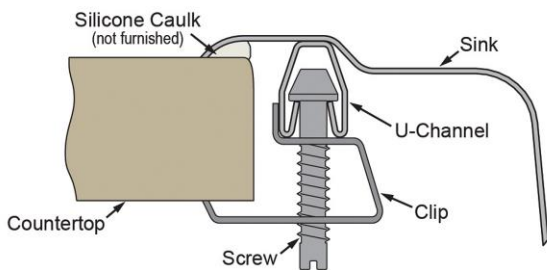

**Hole Drilling Configurations:**

1-1/2" (38mm) Diameter Faucet Holes on 4" (102mm) Centers

**Installation Profile:**

Optional Accessories		
<a href="#">LKWBG1414SS</a>	Elkay Stainless Steel 13" x 13" x 1" Bottom Grid <a href="#">Spec Sheet (PDF)</a>	
<a href="#">CB1613</a>	Elkay Hardwood 16-3/4" x 13-1/2" x 1" Cutting Board <a href="#">Spec Sheet (PDF)</a>	
<a href="#">LK99</a>	Elkay Deluxe 3-1/2" Drain Type 304 Stainless Steel Body Strainer Basket Rubber Seal and Tailpiece <a href="#">Spec Sheet (PDF)</a>	
<a href="#">LKWRB1414SS</a>	Elkay Stainless Steel 13" x 13" x 7" Rinsing Basket <a href="#">Spec Sheet (PDF)</a>	