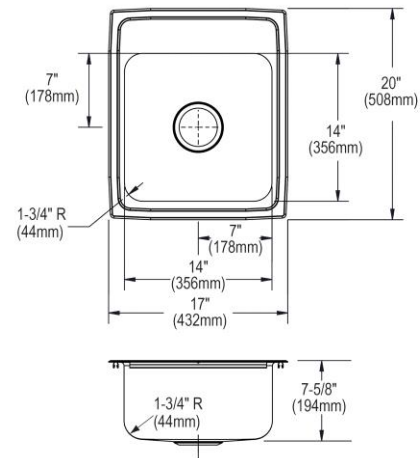

PART: _____ QTY: _____

PROJECT: _____

CONTACT: _____

DATE: _____

NOTES: _____

APPROVAL: _____

In keeping with our policy of continuing product improvement, Elkay reserves the right to change product specifications without notice. Please visit [elkay.com](#) for the most current version of Elkay product specification sheets. This specification describes an Elkay product with design, quality, and functional benefits to the user. When making a comparison of other producers' offerings, be certain these features are not overlooked.