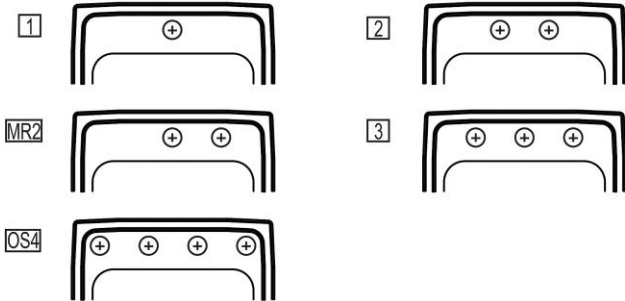

**Hole Drilling Configurations:**

1-1/2" (38mm) Diameter Faucet Holes on 4" (102mm) Centers

**Installation Profile:**

Optional Accessories		
<a href="#">LKWBG1414SS</a>	Elkay Stainless Steel 13" x 13" x 1" Bottom Grid <a href="#">Spec Sheet (PDF)</a>	
<a href="#">CB1613</a>	Elkay Hardwood 16-3/4" x 13-1/2" x 1" Cutting Board <a href="#">Spec Sheet (PDF)</a>	
<a href="#">LK99</a>	Elkay Deluxe 3-1/2" Drain Type 304 Stainless Steel Body Strainer Basket Rubber Seal and Tailpiece <a href="#">Spec Sheet (PDF)</a>	
<a href="#">LKWRB1414SS</a>	Elkay Stainless Steel 13" x 13" x 7" Rinsing Basket <a href="#">Spec Sheet (PDF)</a>	