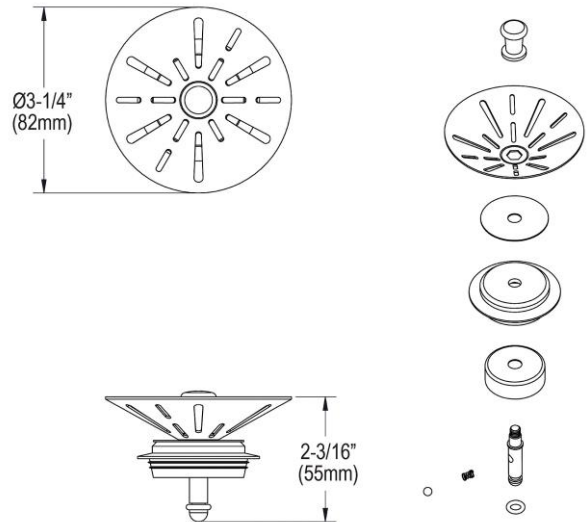

PART: _____ QTY: _____

PROJECT: _____

CONTACT: _____

DATE: _____

NOTES: _____

APPROVAL: _____

In keeping with our policy of continuing product improvement, Elkay reserves the right to change product specifications without notice. Please visit elkay.com for the most current version of Elkay product specification sheets. This specification describes an Elkay product with design, quality, and functional benefits to the user. When making a comparison of other producers' offerings, be certain these features are not overlooked.