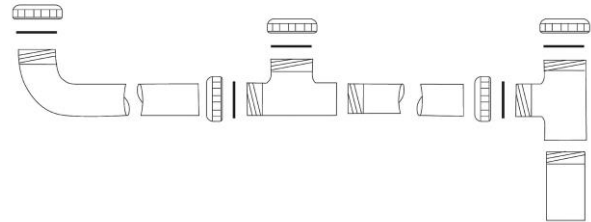

A Century of Tradition and Quality.
For more than 100 years, Elkay has been making innovative products and providing exceptional customer care. We take pride in offering plumbing products that make life easier, inspire change and leave the world a better place.

Product Compliance: ASME A112.18.2/CSA B125.2

[Clean and Care Manual (PDF)](#)
[Warranty (PDF)](#)