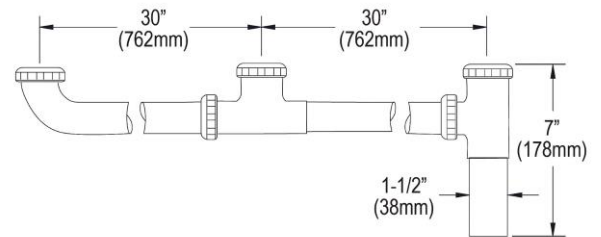

A Century of Tradition and Quality.
For more than 100 years, Elkay has been making innovative products and providing exceptional customer care. We take pride in offering plumbing products that make life easier, inspire change and leave the world a better place.

Product Compliance: ASME A112.18.2/CSA B125.2

[Clean and Care Manual (PDF)](#)
[Warranty (PDF)](#)