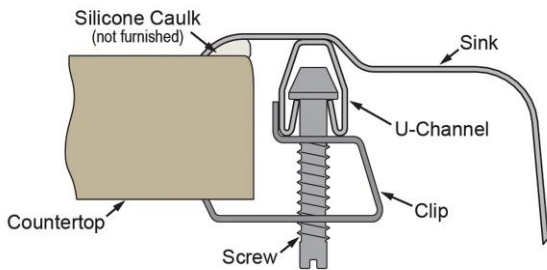

**Hole Drilling Configurations:**

1-1/2" (38mm) Diameter Faucet Holes on 4" (102mm) Centers

**Installation Profile:**

Optional Accessories		
<a href="#">LKWBG1316SS</a>	Elkay Stainless Steel 12-1/2" x 15" x 1" Bottom Grid <a href="#">Spec Sheet (PDF)</a>	
<a href="#">CB1613</a>	Elkay Hardwood 16-3/4" x 13-1/2" x 1" Cutting Board <a href="#">Spec Sheet (PDF)</a>	
<a href="#">CB1713</a>	Elkay Hardwood 13-1/2" x 17" x 1" Cutting Board <a href="#">Spec Sheet (PDF)</a>	
<a href="#">CBS1316</a>	Elkay Hardwood 14-1/2" x 17" x 3/4" Cutting Board <a href="#">Spec Sheet (PDF)</a>	
<a href="#">LK99</a>	Elkay Deluxe 3-1/2" Drain Type 304 Stainless Steel Body Strainer Basket Rubber Seal and Tailpiece <a href="#">Spec Sheet (PDF)</a>	