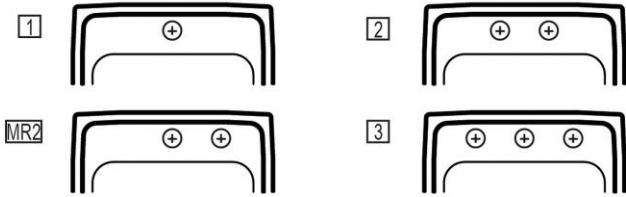

**Hole Drilling Configurations:**

1-1/2" (38mm) Diameter Faucet Holes on 4" (102mm) Centers

**Installation Profile:**

Optional Accessories		
<a href="#">LKWBG1316SS</a>	Elkay Stainless Steel 12-1/2" x 15" x 1" Bottom Grid <a href="#">Spec Sheet (PDF)</a>	
<a href="#">CB1613</a>	Elkay Hardwood 16-3/4" x 13-1/2" x 1" Cutting Board <a href="#">Spec Sheet (PDF)</a>	
<a href="#">CB1713</a>	Elkay Hardwood 13-1/2" x 17" x 1" Cutting Board <a href="#">Spec Sheet (PDF)</a>	
<a href="#">CBS1316</a>	Elkay Hardwood 14-1/2" x 17" x 3/4" Cutting Board <a href="#">Spec Sheet (PDF)</a>	
<a href="#">LK99</a>	Elkay Deluxe 3-1/2" Drain Type 304 Stainless Steel Body Strainer Basket Rubber Seal and Tailpiece <a href="#">Spec Sheet (PDF)</a>	