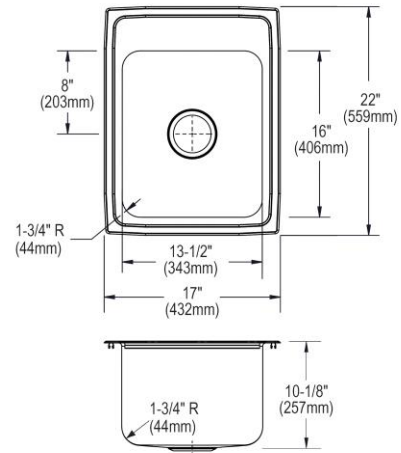

PART: _____ QTY: _____

PROJECT: _____

CONTACT: _____

DATE: _____

NOTES: _____

APPROVAL: _____

In keeping with our policy of continuing product improvement, Elkay reserves the right to change product specifications without notice. Please visit [elkay.com](#) for the most current version of Elkay product specification sheets. This specification describes an Elkay product with design, quality, and functional benefits to the user. When making a comparison of other producers' offerings, be certain these features are not overlooked.