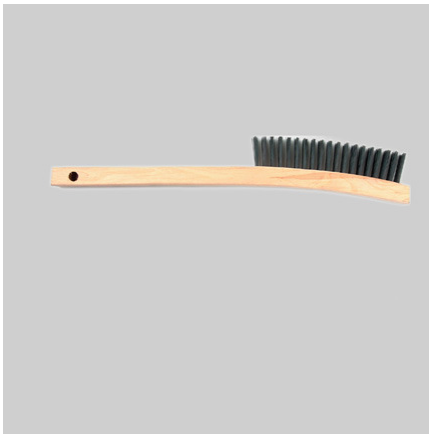

## B-10

Carbon Steel Curved Handle Scratch Brush

**Primary UOM:** EA

**Shipping Multiple:** 1

**List Price:** \$8.64