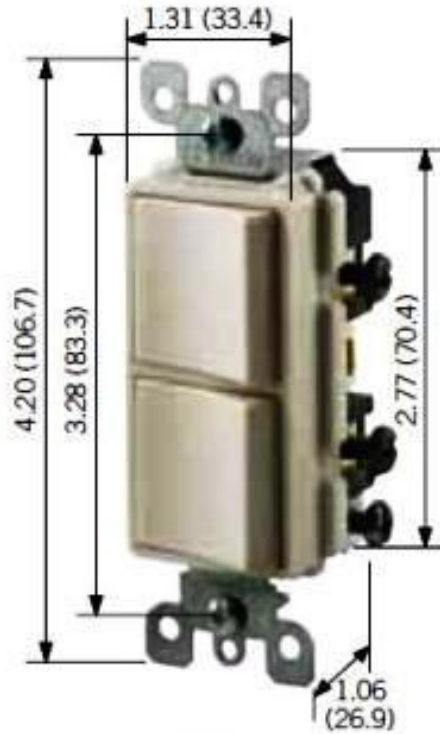

Strap Material : Steel

Termination : Side

Torque Range : 14 – 18 in.-lbs

Type : Decora Combination Switch

Voltage : 120/277 VAC

Warranty : 2-Year Limited

5634-T

SPECIFICATION SUBMITTAL