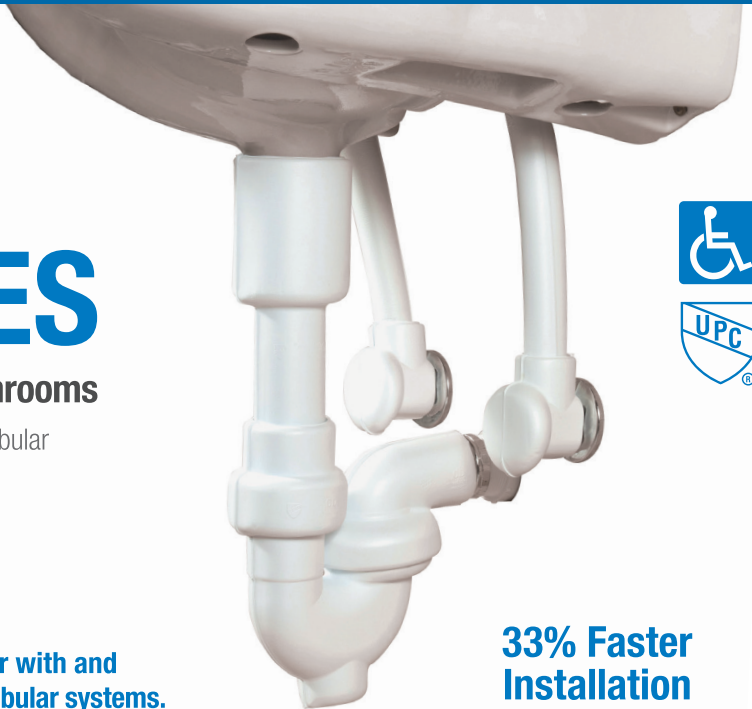

ADA COMPLIANT LAVATORY TUBULAR COVERS

SAFETY SERIES

For Under-Lavatory Exposed Plumbing in Bathrooms

- Universal offering to cover brass, plastic, and Schedule 40 tubular
- Hook and loop fasteners make installation fast and simple
- EVA foam is easy to cut, size and measure to fit
- Easily accommodates offset supply lines
- Clean appearance and aesthetics

Universal Design securely covers brass and plastic tubular with and without cleanouts. Accommodates both 1-1/4" and 1-1/2" tubular systems.

33% Faster Installation than the leading competitor!

	Product Number	Description	Carton Qty	
Accessories	ADA094	Single Supply and Valve Cover (1 Each)	10	
	ADA095	Wall Tube Extension Cover	10	
	ADA097	Offset Grid Drain Cover	10	
	ADA098	Two Supply Lines and Valve Covers (2 Each)	10	
Universal - Plastic & Brass	ADA099	Universal Plastic and Brass P-Trap and Straight Grid Drain Cover Kit	10	
	ADA100	Universal P-Trap Full Cover Kit, Offset Grid Drain, Two Supply Lines and Valve Covers	10	
	ADA101	Universal P-Trap Full Cover Kit, Straight Grid Drain, Two Supply Lines and Valve Covers	10	
	ADA106	Universal Plastic and Brass Offset Waste Arm Cover Kit	10	
	ADA107	Universal Plastic and Brass Center and End Outlet Waste Cover Kit	10	
	ADA108	Universal Plastic and Sink Trap (Mass Code) and Straight Grid Drain Cover Kit	10	
	ADA110	Universal P-Trap Full Cover Kit, Straight Grid Drain, Single Supply Line and Valve Cover	10	
	ADA111	Universal Plastic and Sink Trap (Mass Code) Full Cover Kit, Straight Grid Drain, Two Supply Lines & Valve Covers	10	
	ADA112	Universal Plastic and Sink Trap (Mass Code) Full Cover Kit, Offset Grid Drain, Two Supply Lines & Valve Covers	10	
	Sch. 40	ADA103	Schedule 40 P-Trap and Straight Grid Drain Cover Kit	10
ADA104		Schedule 40 P-Trap Full Cover Kit, Single Supply Line and Valve Cover	10	
ADA105		Schedule 40 P-Trap Full Cover Kit, Two Supply Lines & Valve Cover	10