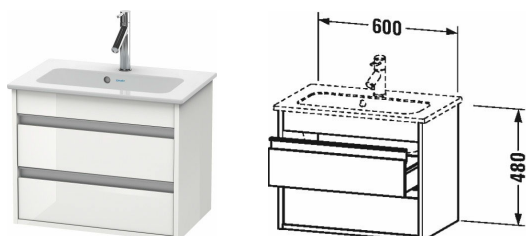

Ketho Vanity unit wall-mounted compact # KT6452

| < 600 mm > |

Vanity unit wall-mounted compact	Dimension	Weight	Order number
2 drawers, upper drawer including cut-out for siphon and siphon cover, for ME by Starck # 234263			
Colors			
M07 Concrete Grey Matt Decor M16 Black Oak M18 White Matt Decor M21 Walnut Dark Decor M22 White High Gloss Decor M30 Natural Oak M35 Oak Terra M43 Basalt Matt Decor M49 Graphite Matt Decor M53 Chestnut Dark Decor M75 Linen Decor M79 Natural Walnut Decor M91 Taupe Matt Decor			
Variant			
	600 x 385 mm		KT6452
Infobox			
Space saving siphon # 005076 is recommended, Dividing system optional, lay-in component # UV 9955			
Suitable products			
Dividing system Individual and retrofittable dividing system with cover, Black diamond, for vanity unit, 115 x 270 mm	115 x 270 mm		UV9955
Space saving siphon 31,75 mm, 1 1/4" mm	1 1/4" mm		005076
Washbasin, furniture washbasin compact with overflow, with tap platform, fixings included, fixings included, wall-mounted, 630 x 400 mm	630 x 400 mm		234263