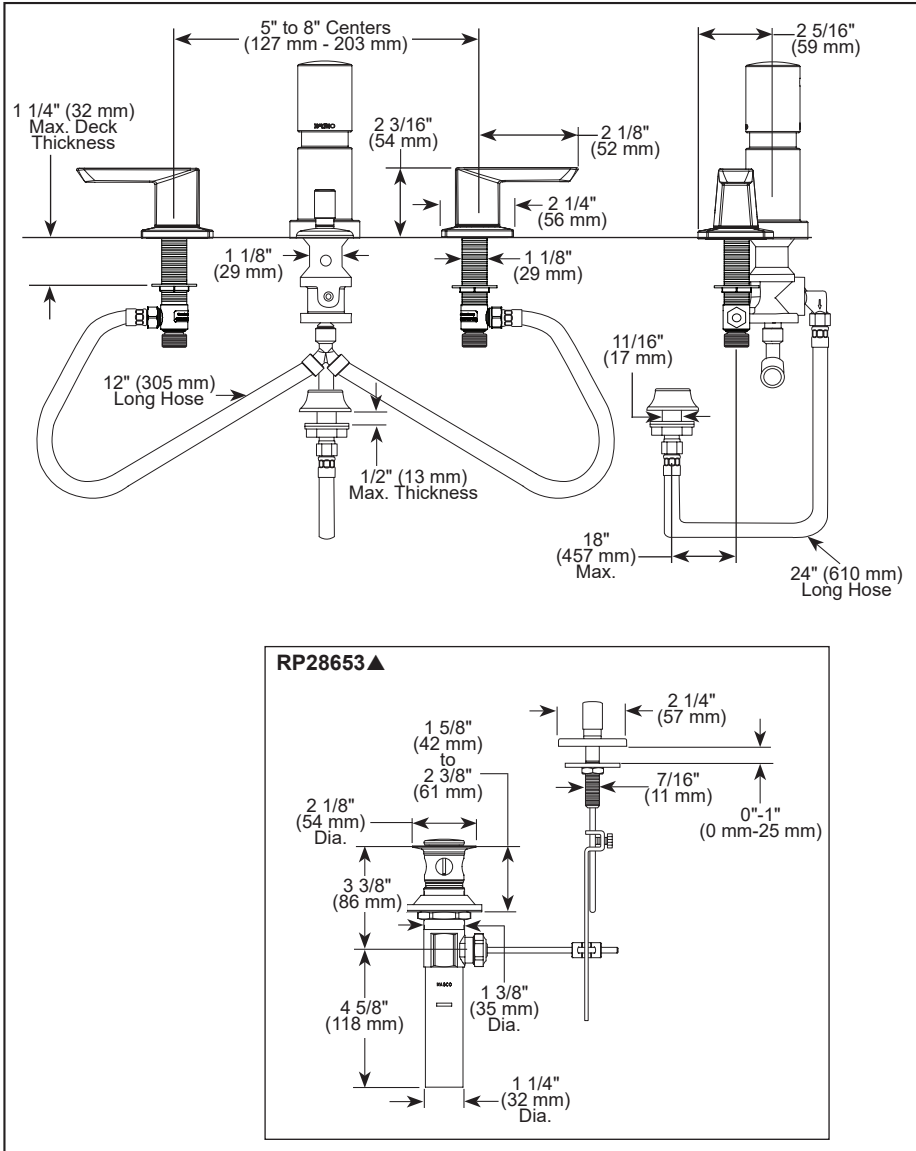

COMPLIES WITH:

- ASME A112.18.1 / CSA B125.1
- ASME A112.18.2 / CSA B125.2
- ICC/ANSI A117.1 - Valve control only