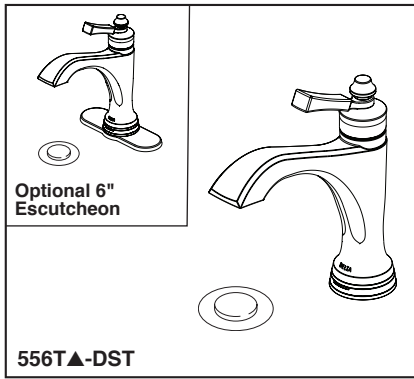

see what Delta can do™

BATHROOM FAUCET

- Dorval™ Collection
- Single Handle Deck Mount

FEATURES:

- Touch2O.xt® Technology
- DIAMOND Seal® Technology

STANDARD SPECIFICATIONS:

- Max. flow rate 1.2 gpm @ 60 psi, 4.5 L/min @ 414 kPa
- One or three hole mount (escutcheon included)
- Diamond coated ceramic cartridge
- 1/4" O.D. straight, staggered PEX supply lines
- Optional red/blue indicator provided
- LED indicator light signals on-off, water temperature and when batteries run low
- Uses 6 AA (included) or 6 C (optional) batteries
- Optional 120V AC adapter available (3 prong grounded outlet required)
- Models have drain with metal push pop-up type

WARRANTY

- Parts and Finish - Lifetime limited warranty; or for commercial purchasers, 10 years for multi-family residential (apartments and condominiums) and 5 years for all other commercial uses, in each case from the date of purchase.
- Electronic Parts and Batteries (if applicable) - 5 years from the date of purchase; or for commercial purchasers, 1 year from the date of purchase. No warranty is provided on batteries.

COMPLIES WITH:

- ASME A112.18.1 / CSA B125.1
- ASME A112.18.2 / CSA B125.2
- Indicates compliance to ICC/ANSI A117.1
- EPA WaterSense®

Submitted Model No.: _____

Specific Features: _____