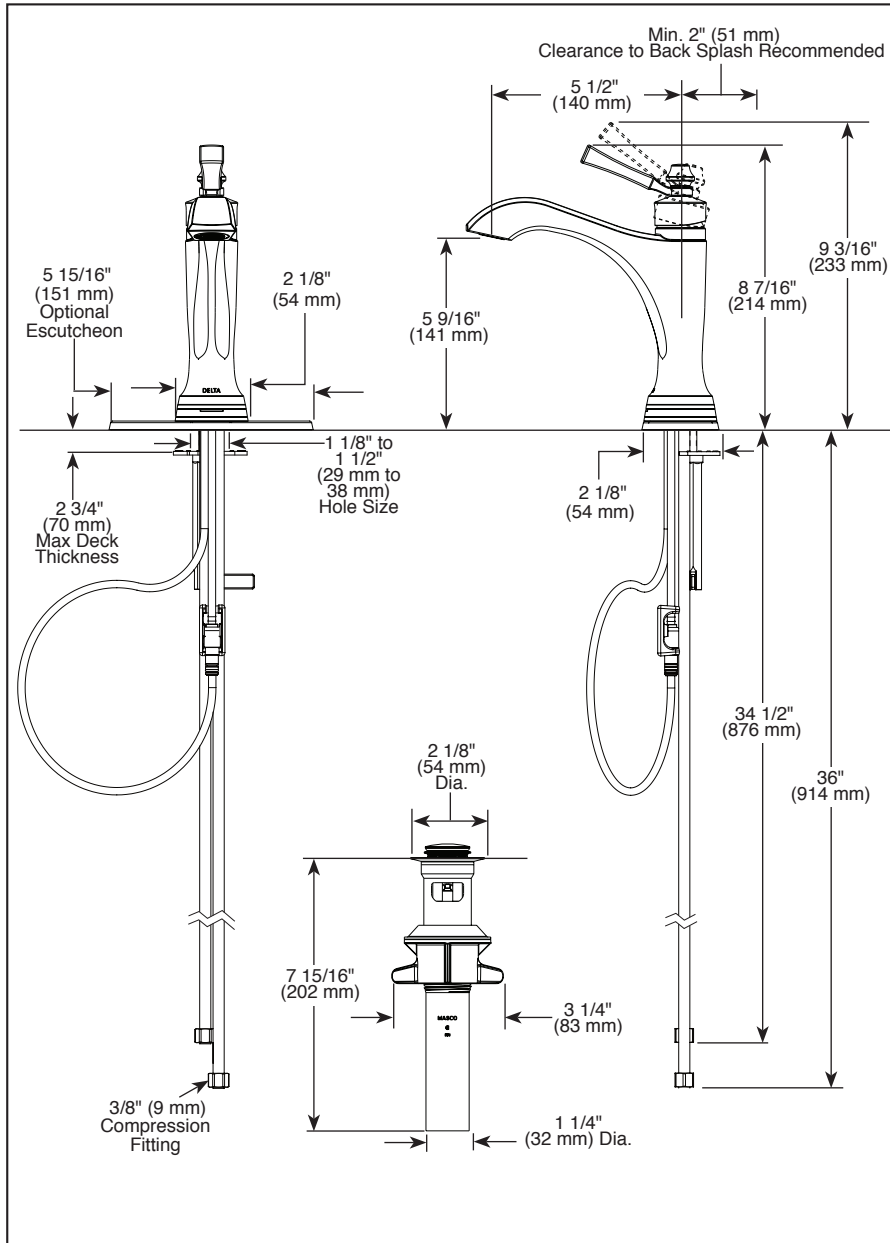

see what Delta can do™

BATHROOM FAUCET

- Dorval™ Collection
- Single Handle Deck Mount

FEATURES:

- Touch2O.xt® Technology
- DIAMOND Seal® Technology

STANDARD SPECIFICATIONS:

- Max. flow rate 1.2 gpm @ 60 psi, 4.5 L/min @ 414 kPa
- One or three hole mount (escutcheon included)
- Diamond coated ceramic cartridge
- 1/4" O.D. straight, staggered PEX supply lines
- Optional red/blue indicator provided
- LED indicator light signals on-off, water temperature and when batteries run low
- Uses 6 AA (included) or 6 C (optional) batteries
- Optional 120V AC adapter available (3 prong grounded outlet required)
- Models have drain with metal push pop-up type

COMPLIES WITH:

- ASME A112.18.1 / CSA B125.1
- ASME A112.18.2 / CSA B125.2
- Indicates compliance to ICC/ANSI A117.1
- EPA WaterSense®

Submitted Model No.: _____

Specific Features: _____

▲ Designate Proper Finish Suffix

DSP-L-556T-DST Rev. C

Delta Faucet Company

55 E. 111th Street, Indianapolis, IN 46280
 350 South Edgeware Road, St. Thomas, ON N5P 4L1
 © 2021 Delta Faucet Company