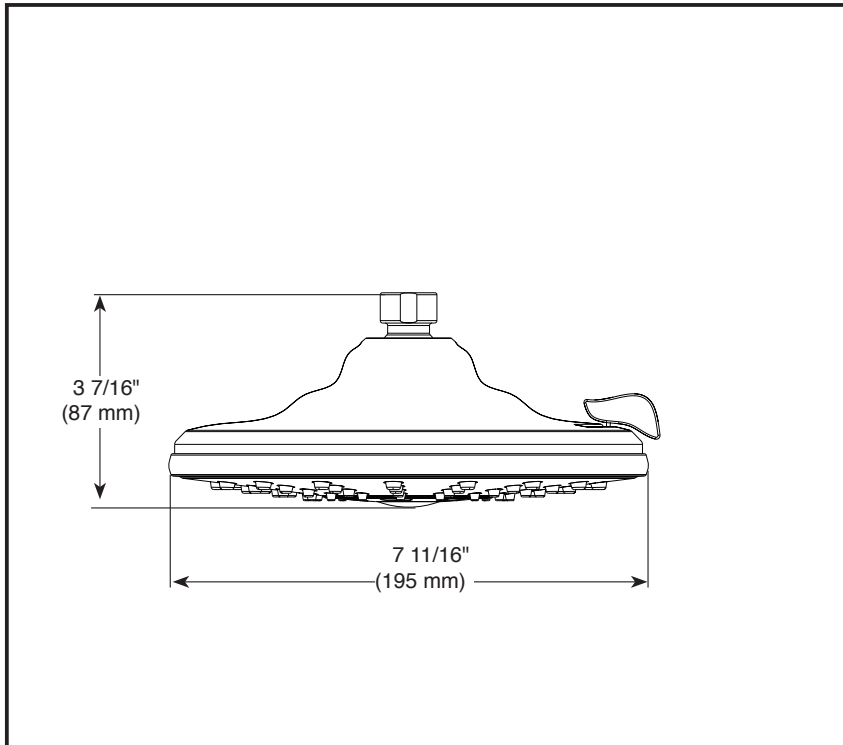

Submitted Model No.: _____

Specific Features: _____

▲ Designate proper finish suffix

see what Delta can do™

H₂O KINETIC SHOWER HEAD

■ 3-Spray Setting Shower Head

FEATURES:

- Touch-Clean® Nozzles
- H₂Okinetic® PowerDrench Spray
- Lumicoat™ Finish (-PR models only)
- Lumicoat™ Finishes easily wipe clean without cleaners and chemicals on the products most commonly touched areas

STANDARD SPECIFICATIONS

- Max flow rate 1.75 gpm @ 80 psi, 6.6 L/min @ 550 kPa
- Shower head with three settings – pause is a non-positive shut-off
- Standard 1/2" pipe fitting
- Easy-turn spray dial
- Metal ball connector