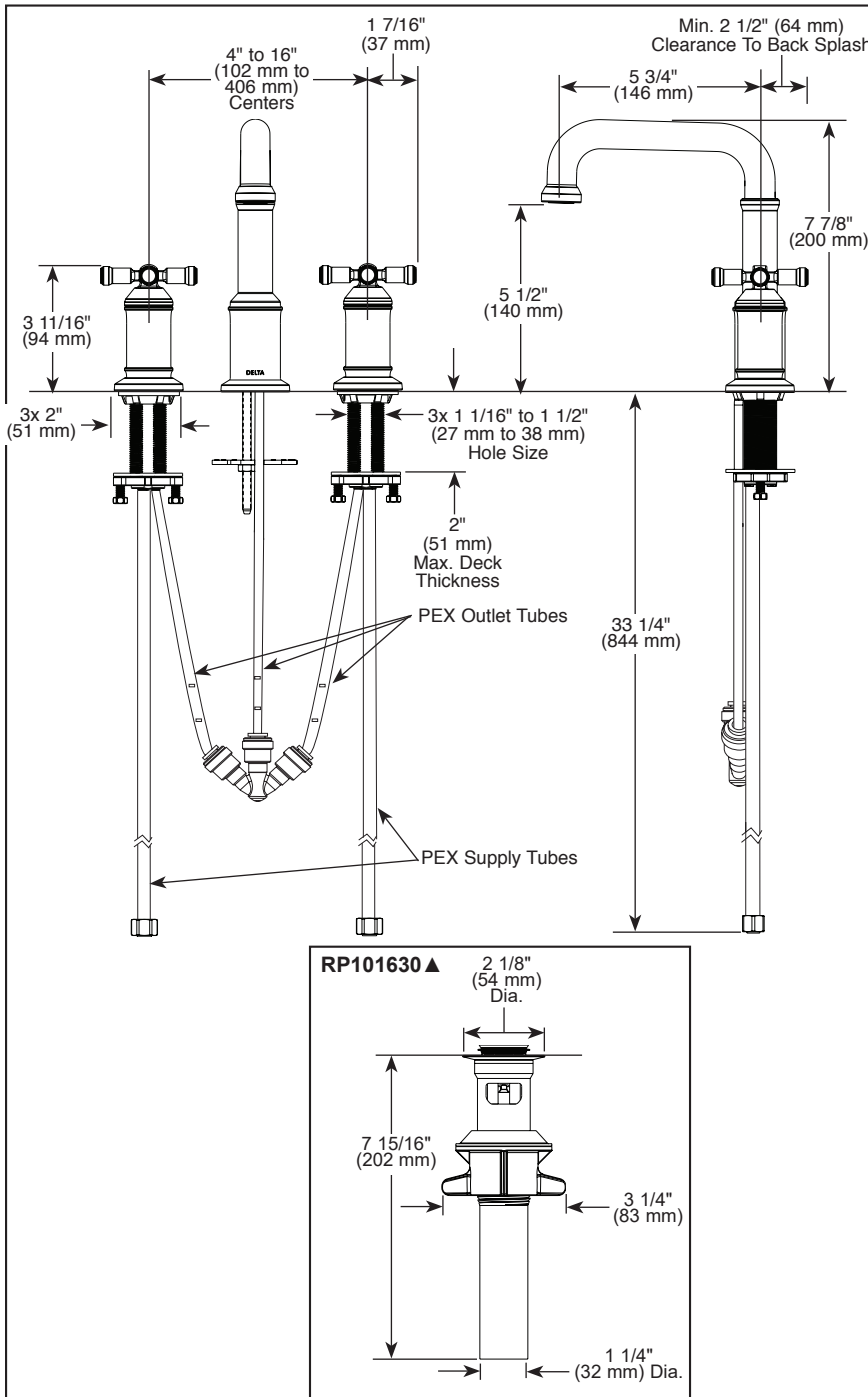

COMPLETE VALVE COMPLIES WITH:

- ASME A112.18.1 / CSA B125.1
- ASME A112.18.2 / CSA B125.2
- ♿ Indicates compliance to ICC/ANSI A117.1
- EPA WaterSense