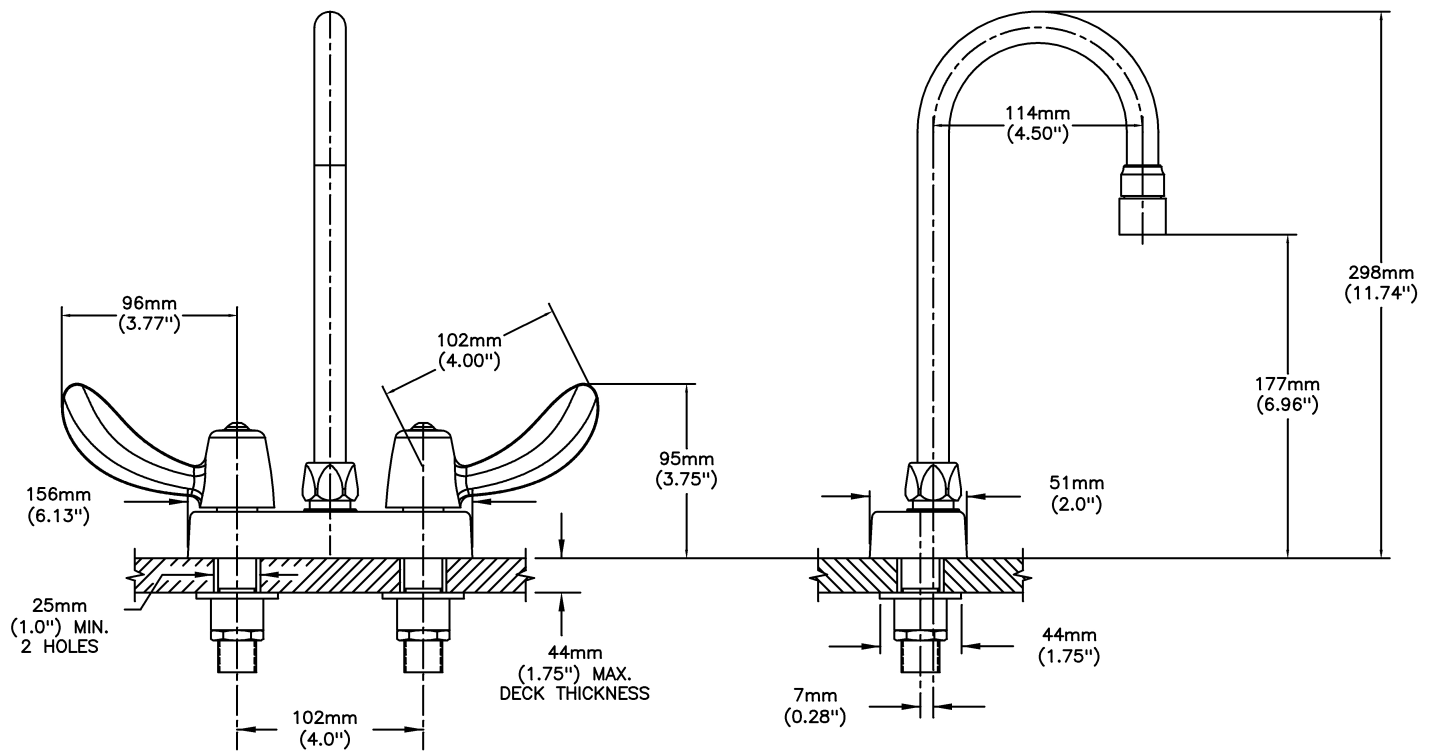

Lavatory Faucets

4" deck LESS pop-up - CER-TECK® ceramic structures

Model No: 27C4842

COMPLIES WITH:

- Verified compliant with 0.25% weighted average Pb content regulations
- CSA certified.
- Complies to ASME A112.18.1/CSA B125.1
- Outlet options 2, 3, 4 and 7 are EPA WaterSense listed
- (Contact Delta Representative for State and/or Local Approvals)

SPECIFICATION:

- HEAVY DUTY CAST BRASS sink faucet
- 102mm (4") centers, two handle
- Polished chrome plated finish
- CER-TECK® ceramic structures
- Metal hold-down package
- Spout#: 8 - Gooseneck spout-4.5" spout reach -Standard rigid/swivel field installation-Vandal resistant .090" wall thickness(R2)
- Outlet#: 4 - Standard 1.5 GPM (5.7 L/Min) Flow Control Aerator
- Handle#: 2 - 102 mm (4") Hooded Blade Handles-ADA compliant-Metal-Color indexed-Vandal resistant screws

OPERATION:

- Not Available

(Dimensional drawing on following page)

Delta reserves the right (1) to make changes to specifications and materials, and (2) to change or discontinue models, both without notice or obligation. Dimensions are for reference. Measurement may vary plus or minus 6mm(0.25"). Mounting locations are suggested only. Check with local codes for requirements in your area. This spec was produced September 08, 2015.

INLET FOR 3/8" OR 1/2" FLEXIBLE RISER
OR 1/2-14 NPSM COUPLING NUT (NOT SUPPLIED)

Delta reserves the right (1) to make changes to specifications and materials, and (2) to change or discontinue models, both without notice or obligation. Dimensions are for reference. Measurement may vary plus or minus 6mm(0.25"). Mounting locations are suggested only. Check with local codes for requirements in your area. This spec was produced September 08, 2015.