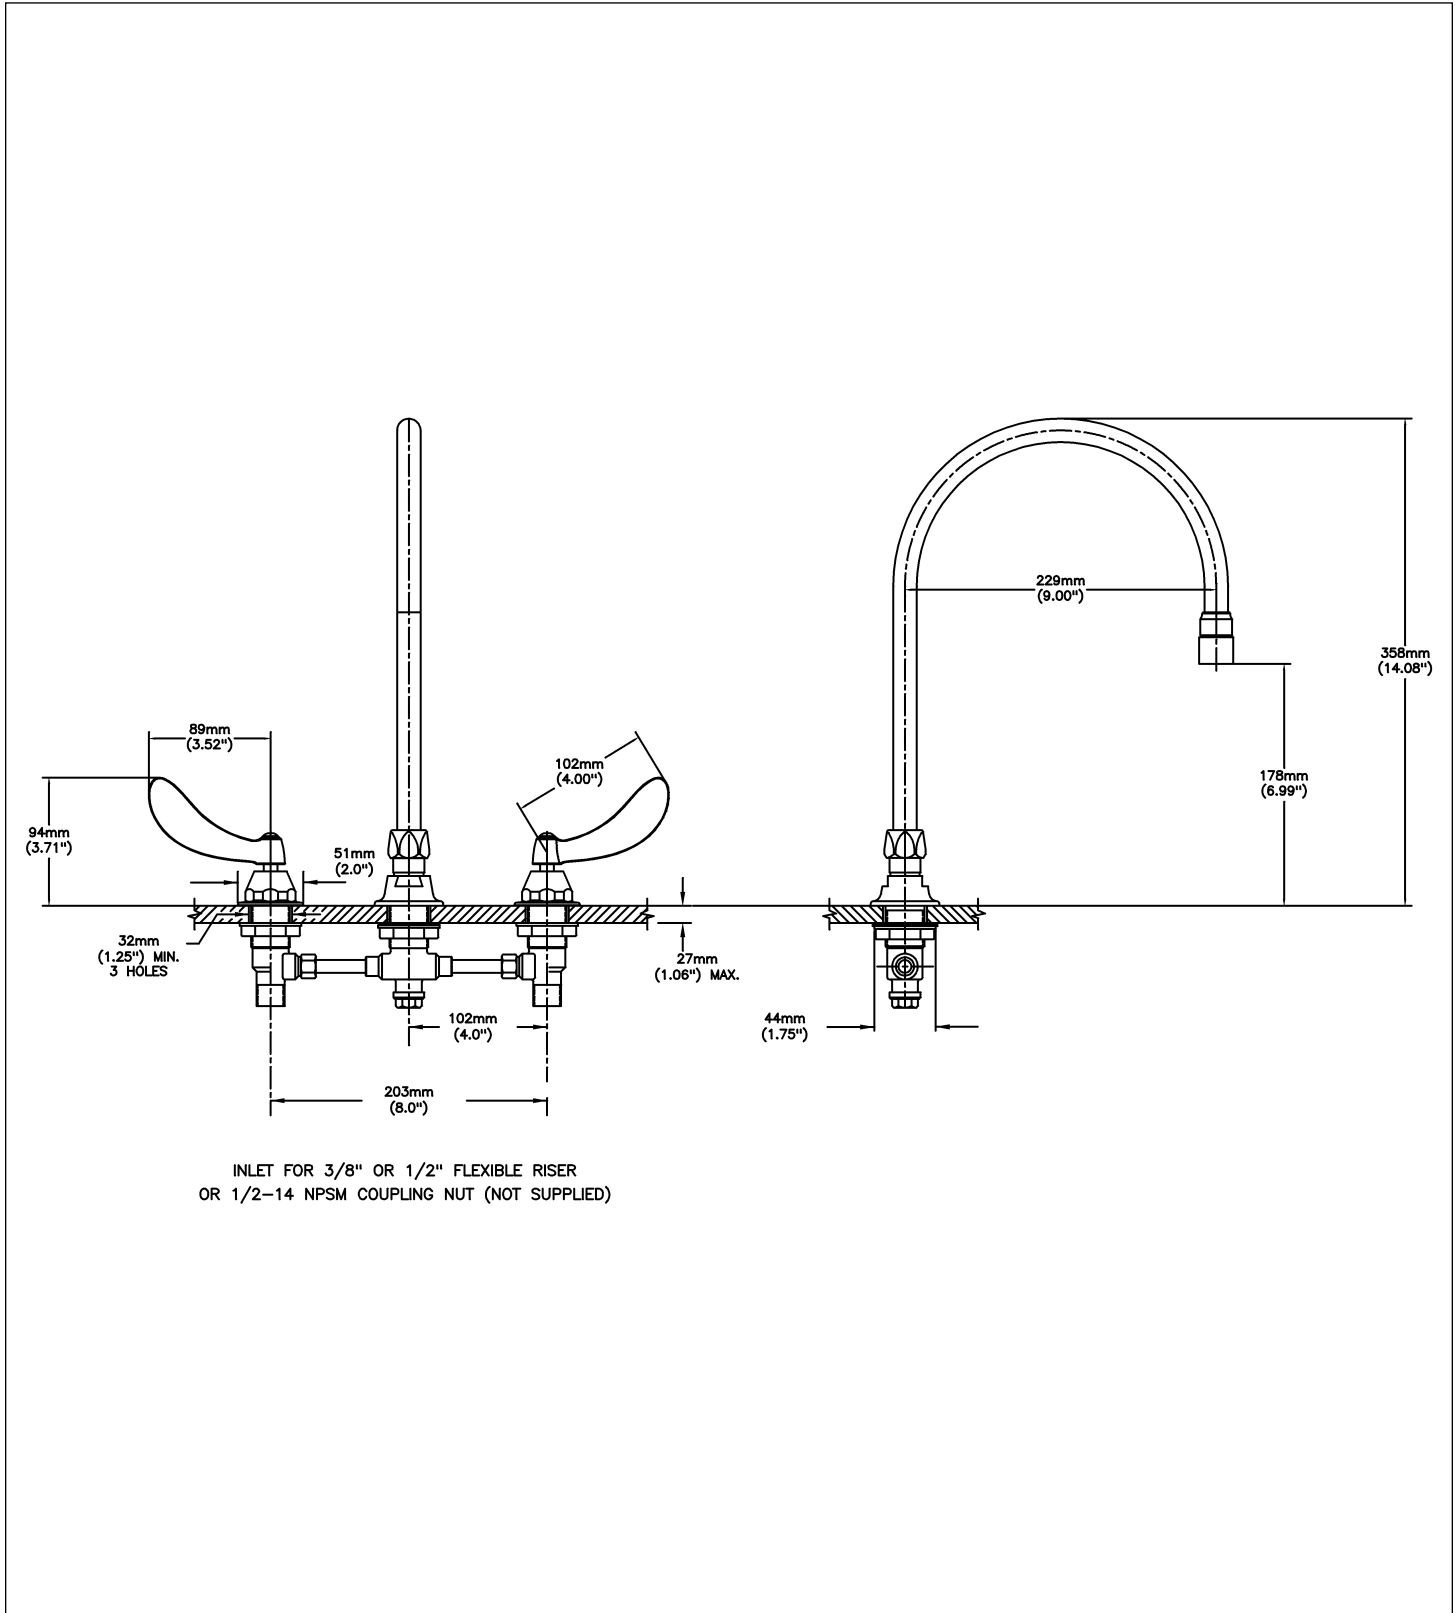

Sink Faucet Deckmount

8" deck LESS hose and spray - CER-TECK® ceramic structures

Model No: 27C2924-R7

COMPLIES WITH:

- CSA certified
- Complies to ASME A112.18.1/CSA B125.1
- Verified compliant with 0.25% weighted average Pb content regulations
- CSA certified.
- Complies to ASME A112.18.1/CSA B125.1
- Handles No. 2, 3, 4, and 5 Indicates compliance to ICC/ANSI A117.1
- (Contact Delta Representative for State and/or Local Approvals)

NOTES:

27T2 - 8" Deck LESS hose and spray - TUF-TECK® compression structures

SPECIFICATION:

- Below deckmount sink faucet
- 203 mm (8") centers, two handle
- Polished chrome plated finish
- Cast brass bodies
- Metal hold-down package
- CER-TECK® 1/4 turn ceramic structures
- CER-TECK® ceramic structures
- Spout: R7 - Gooseneck spout-9.0" spout reach -12.7" height(unmounted)- Standard rigid/swivel field installation unless LS Limited swing option selected-Vandal resistant.090" wall thickness
- Outlet#: 2 - Vandal Res.1.5 GPM (5.7 L/Min) Laminar w/Agion® Antimicrobial
- Handle#: 4 - 102 mm (4") Blade Handles- ADA Compliant-Sanitary Hoods-Metal-Color indexed-Vandal resistant screws

OPERATION:

- Not Available

(Dimensional drawing on following page)

Delta reserves the right (1) to make changes to specifications and materials, and (2) to change or discontinue models, both without notice or obligation. Dimensions are for reference. Measurement may vary plus or minus 6mm(0.25"). Mounting locations are suggested only. Check with local codes for requirements in your area. This spec was produced July 13, 2021.

Delta reserves the right (1) to make changes to specifications and materials, and (2) to change or discontinue models, both without notice or obligation. Dimensions are for reference. Measurement may vary plus or minus 6mm(0.25"). Mounting locations are suggested only. Check with local codes for requirements in your area. This spec was produced July 13, 2021.