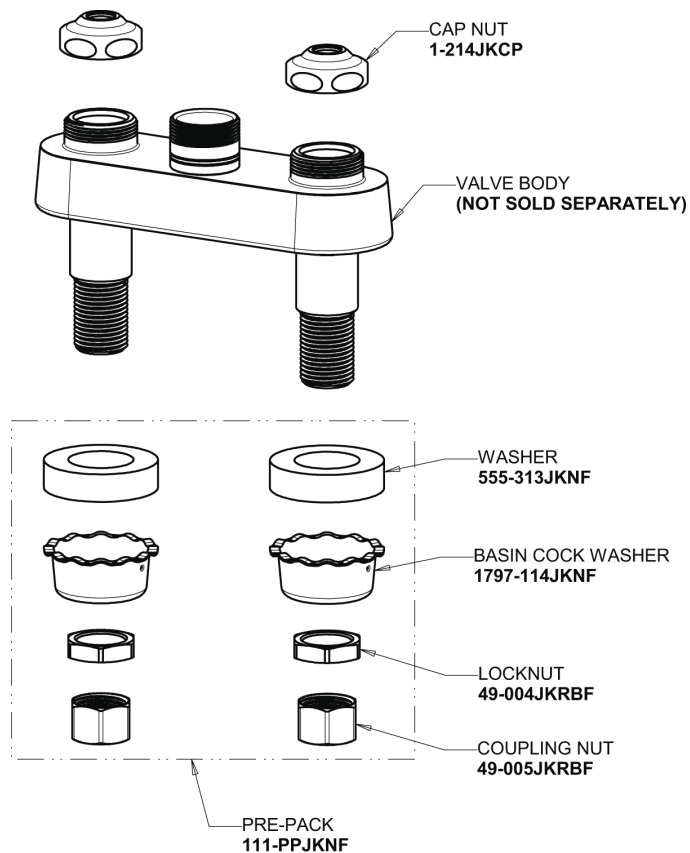

Repair Parts

895-317GN2AE72ABCP

Hot and Cold Water Sink Faucet

CHICAGO FAUCETS®

Geberit Group

Base Parts:

5-1/4" Rigid / Swing Gooseneck Spout GN2AJKABCP

0.5 GPM (1.9 L/min) Non-Aerating Laminar Outlet E72JKABCP

4" Wristblade Handle 317-PRJKCP

Quatern Compression Cartridge (pair) 1-099XTJKABNF (right) 1-100XTJKABNF (left)

For Technical Assistance:

Phone: 800-TEC-TRUE (832-8783)

Email: techsupport.us@chicagofaucets.com