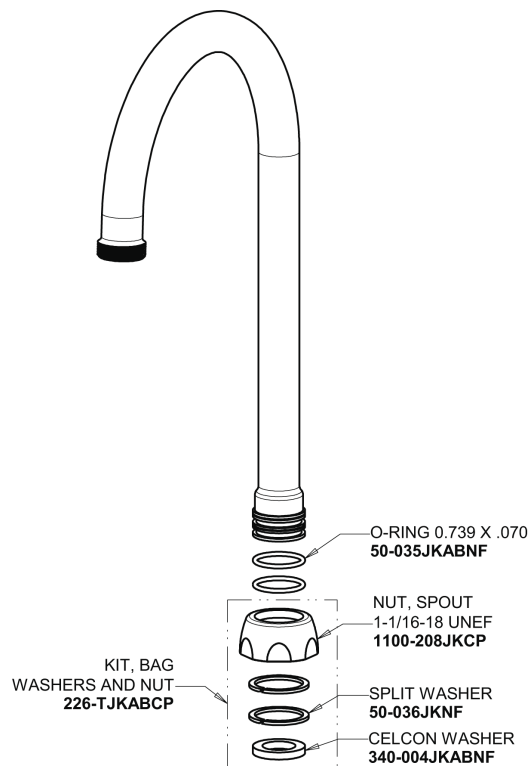

Repair Parts

895-317GN2AE72ABCP

Hot and Cold Water Sink Faucet

CHICAGO FAUCETS®

Geberit Group

Base Parts:

5-1/4" Rigid / Swing Gooseneck Spout GN2AJKABCP

0.5 GPM (1.9 L/min) Non-Aerating Laminar Outlet E72JKABCP

4" Wristblade Handle 317-PRJKCP

Quatern Compression Cartridge (pair) 1-099XTJKABNF (right) 1-100XTJKABNF (left)

For Technical Assistance:

Phone: 800-TEC-TRUE (832-8783)

Email: techsupport.us@chicagofaucets.com