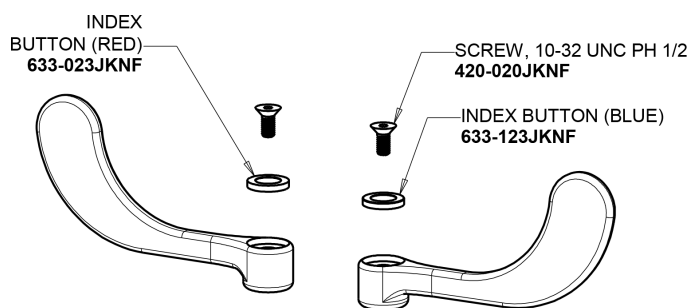

Repair Parts

895-317GN2AE72ABCP

Hot and Cold Water Sink Faucet

CHICAGO FAUCETS®

Geberit Group

Base Parts:

5-1/4" Rigid / Swing Gooseneck Spout GN2AJKABCP

0.5 GPM (1.9 L/min) Non-Aerating Laminar Outlet E72JKABCP

4" Wristblade Handle 317-PRJKCP

Quatern Compression Cartridge (pair) 1-099XTJKABNF (right) 1-100XTJKABNF (left)

For Technical Assistance:

Phone: 800-TEC-TRUE (832-8783)

Email: techsupport.us@chicagofaucets.com