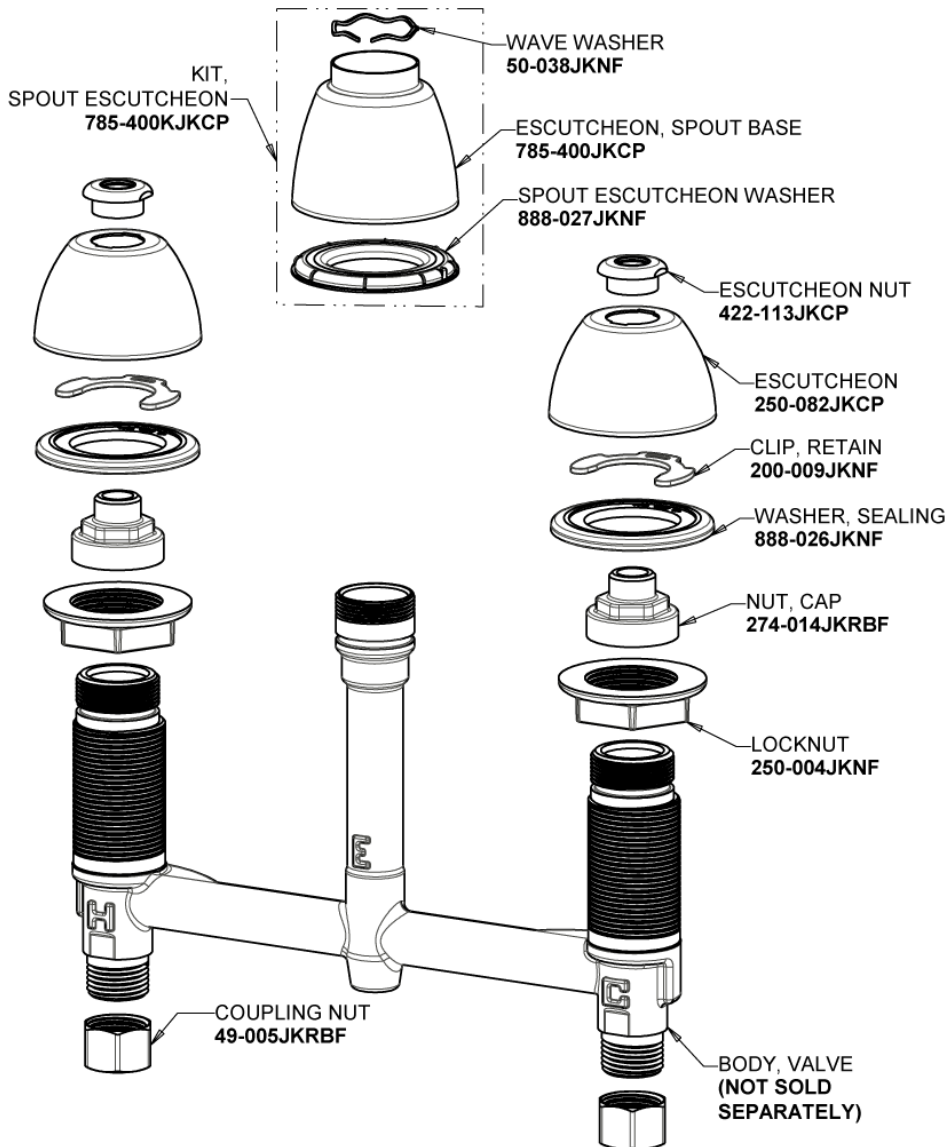

# Repair Parts

786-GN8AE72XKABCP

Deck-mounted manual faucet with 8" centers

## Base Parts: