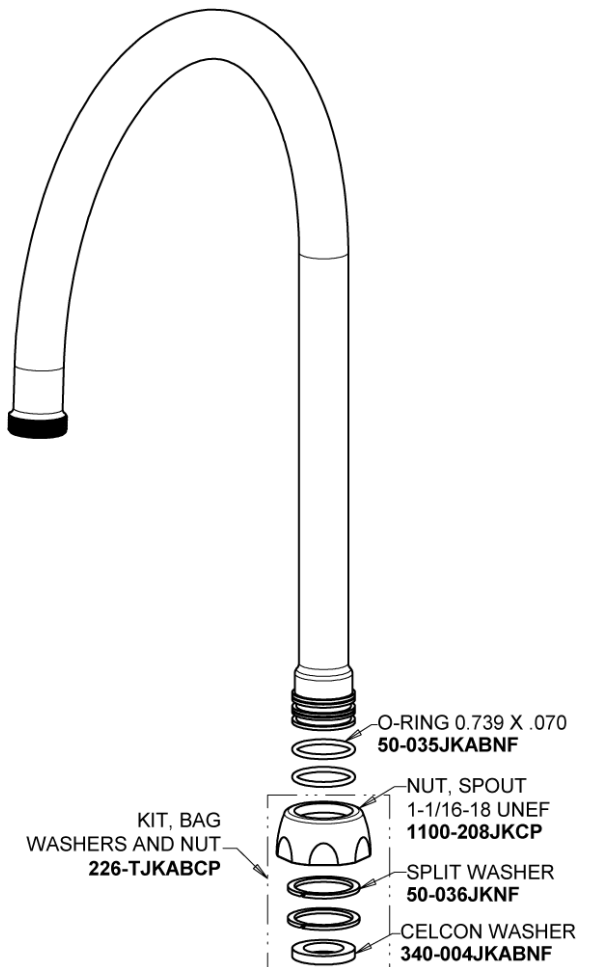

# Repair Parts

786-GN8AE72XKABCP

Deck-mounted manual faucet with 8" centers

## Base Parts:

## 8" Rigid/Swing Gooseneck Spout GN8AJKABCP