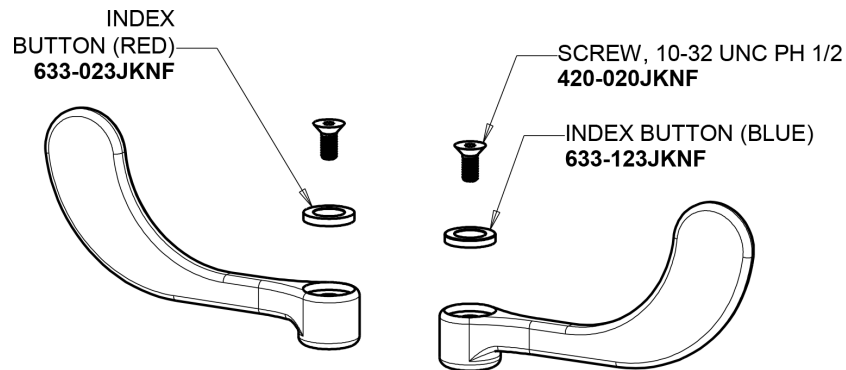

# Repair Parts

786-GN8AE72XKABCP

Deck-mounted manual faucet with 8" centers

# CHICAGO FAUCETS®

Geberit Group

4" Wristblade Handle  
317-PRJKCP

0.5 GPM (1.9 L/min) Non-Aerating Laminar Outlet  
E72JKABCP

Ceramic 1/4-Turn Cartridge (pair)  
377-XKRHJKABNF (right)  
377-XKLHJKABNF (left)