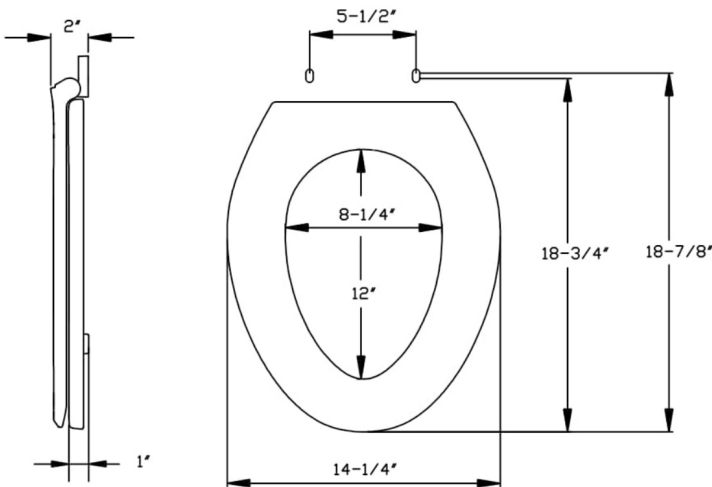

### Safety Close

Safety Close hinge eliminates slamming, prevents child or pet injury.

### Length Adjustment

Seat can be adjusted during installation for proper fit.

Dimensions shown are nominal and may vary within a range of tolerance. Product specifications are subject to change without notice.