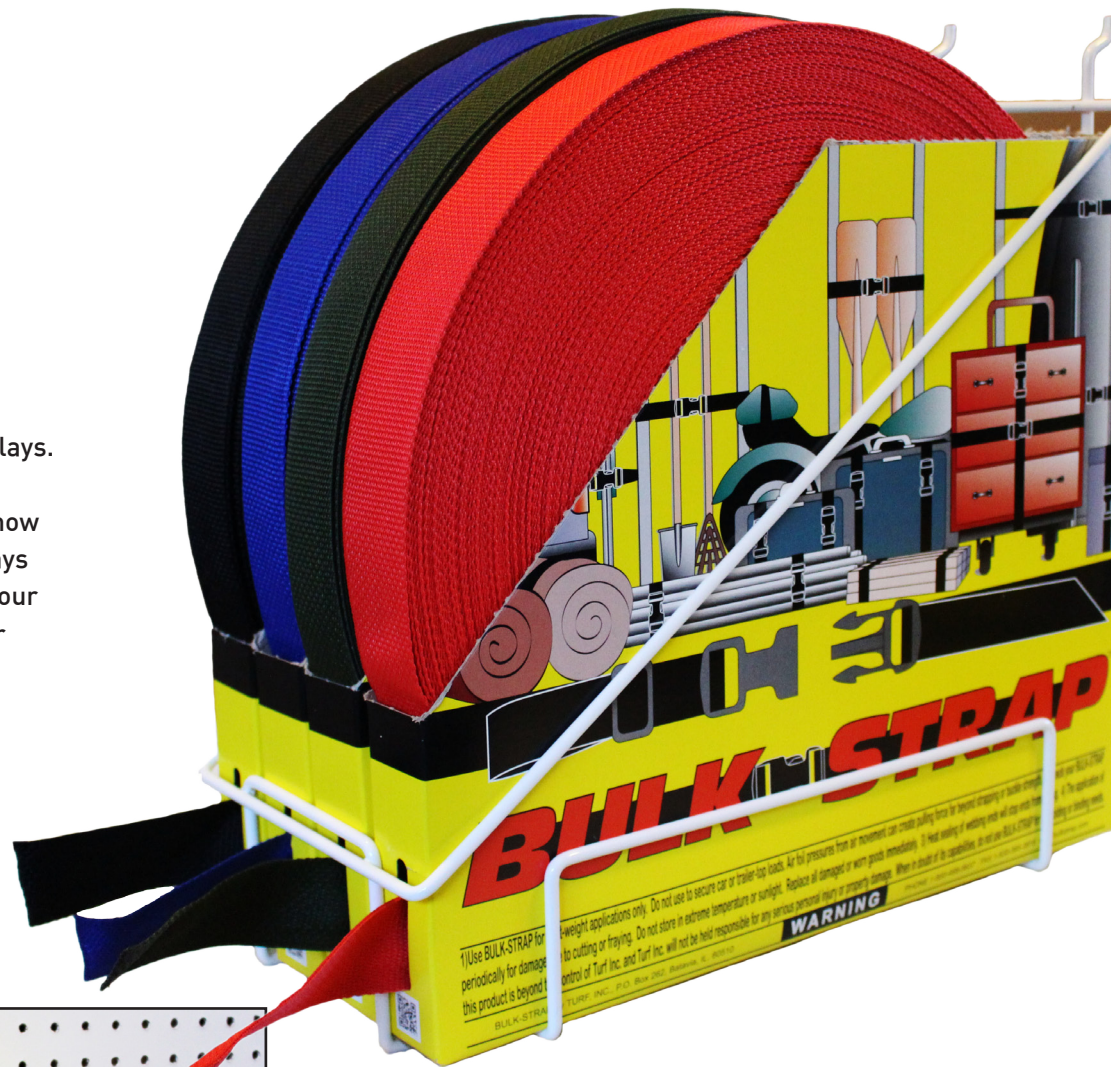

BULK **STRAP**™

by Turf Inc.

WEBBING

BUCKLES AND HARDWARE

BUNGEE CORD

BUNGEE HOOKS

ACCESSORIES

SPECIALTY PRODUCTS

At **BULK-STRAP**, we pride ourselves on our retail displays. These consumer-friendly displays help the retailer show and sell our product. Displays can be custom made to fit your market, are self standing or can be hung on peg board.