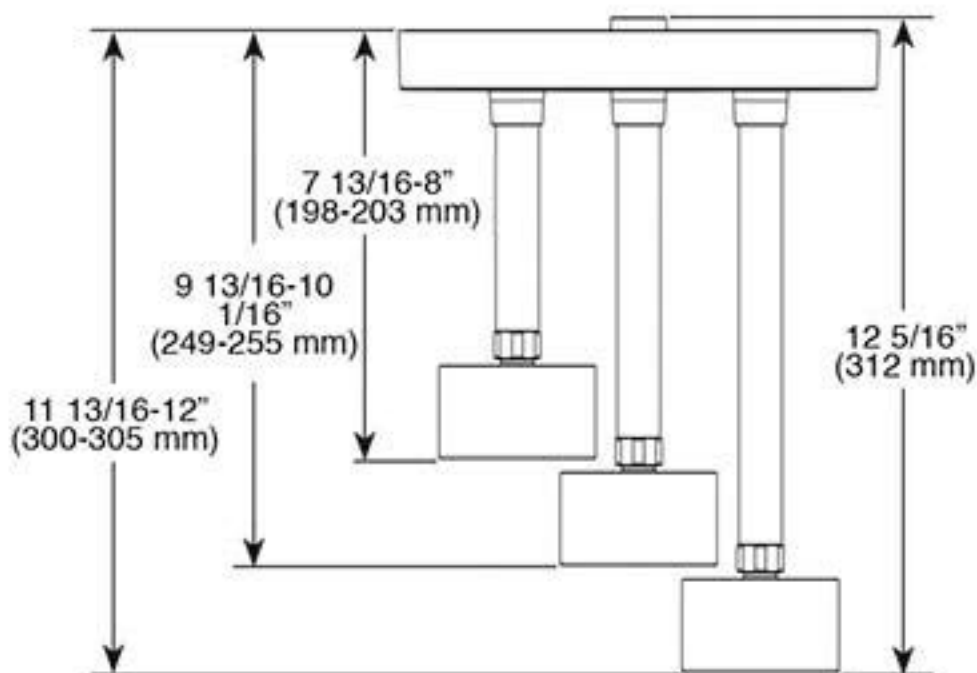

81335▲ (Using 4", 6" & 8" tubes )

H<sub>2</sub>Okinetic  
Spray

81335▲ (Using 6", 8" & 10" tubes )

▲ Designate proper finish suffix