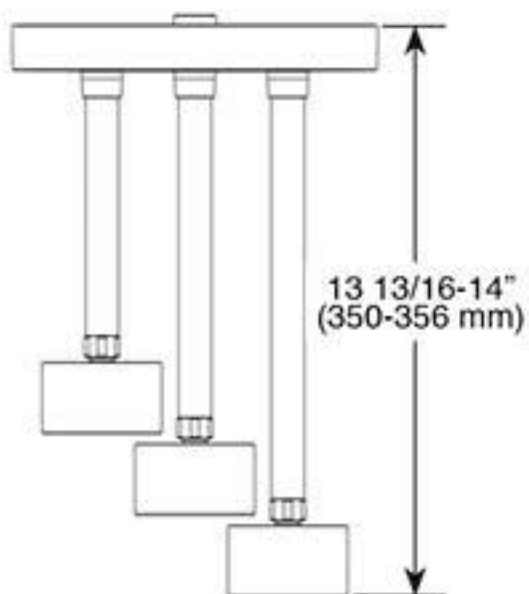

81335▲ (Using 4", 6" & 8" tubes )

H<sub>2</sub>Okinetic  
Spray

81335▲ (Using 6", 8" & 10" tubes )

▲ Designate proper finish suffix