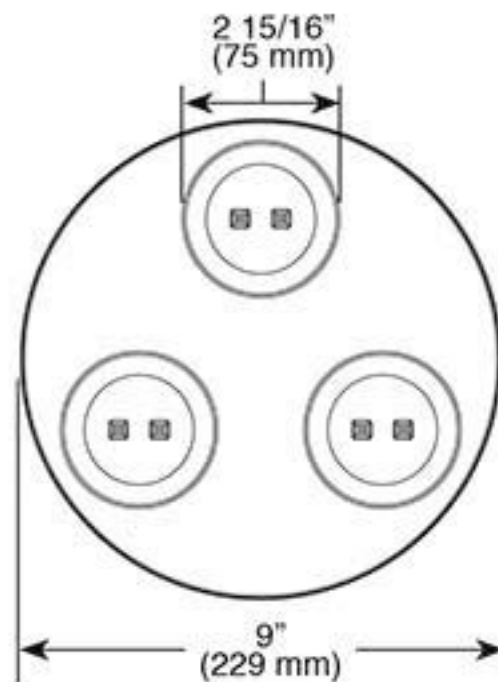

81335▲ (Using 4", 6" & 8" tubes )

H<sub>2</sub>Okinetic  
Spray

81335▲ (Using 6", 8" & 10" tubes )

▲ Designate proper finish suffix