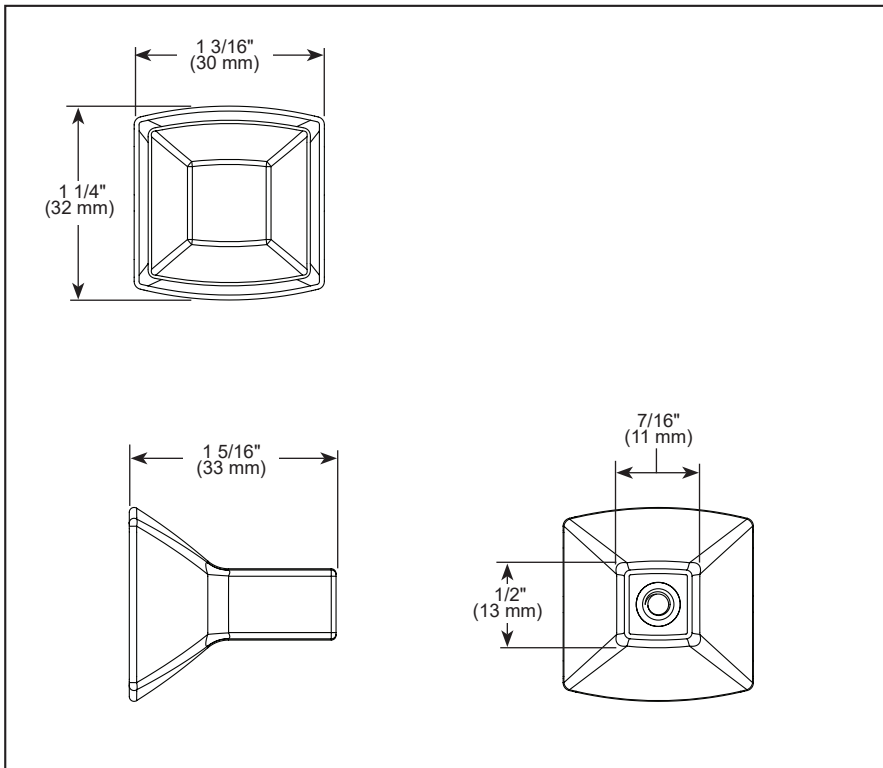

BRIZO®

ACCESSORIES

- Vettis® Bath Collection
- Drawer Knob

STANDARD SPECIFICATIONS:

- Mounting hardware (8-32 UNC screws) included with product
- All metal construction
- Finishes match full Vettis® suite

WARRANTY

- Parts and Finish – Lifetime limited warranty; or for commercial purchasers, 10 years for multi-family residential (apartments and condominiums) and 5 years for all other commercial uses, in each case from the date the product is received by the original purchaser or their authorized representative (installation contractor, etc.).
- Please go to www.brizo.com for the complete details of our limited warranty.

▲ Designate proper finish suffix