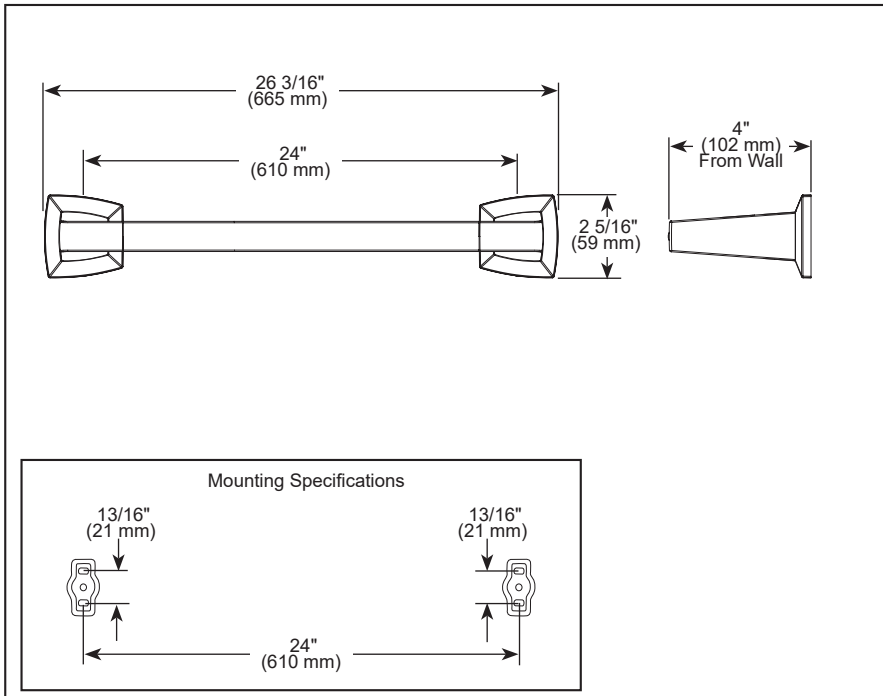

## ACCESSORIES

- Vettis® Collection
- 24" Towel Bar