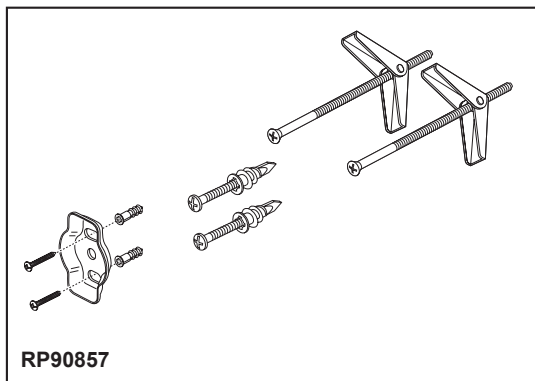

▲ Designate proper finish suffix