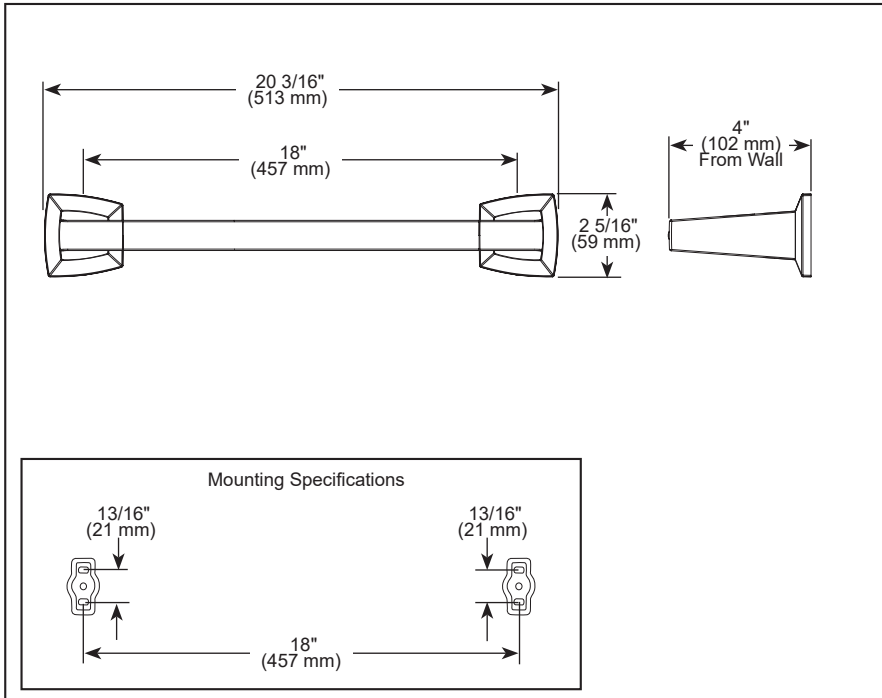

ACCESSORIES

- Vettis® Collection
- 18" Towel Bar

STANDARD SPECIFICATIONS:

- Wood blocking is preferable behind all wall surfaces. If wood blocking is not available, try finding a wood stud to anchor at least one end of this accessory.
- Mounting hardware and mounting instructions included with product.
- Plastic anchors, screws, toggle bolts, and mounting brackets are included with the mounting hardware.

WARRANTY

- Parts and Finish - Lifetime limited warranty; or for commercial purchasers, 10 years for multi-family residential (apartments and condominiums) and 5 years for all other commercial uses, in each case from the date the product is received by the original purchaser or their authorized representative (installation contractor, etc.).
- Please go to www.brizo.com for the complete details of our limited warranty

▲ Designate proper finish suffix