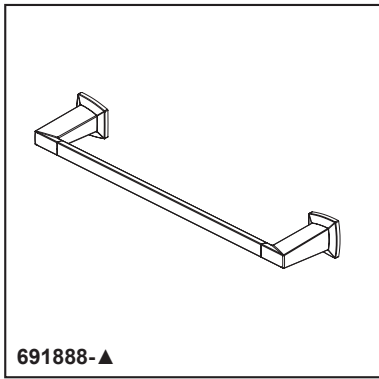

ACCESSORIES

- Vettis® Collection
- 18" Towel Bar

STANDARD SPECIFICATIONS:

- Wood blocking is preferable behind all wall surfaces. If wood blocking is not available, try finding a wood stud to anchor at least one end of this accessory.
- Mounting hardware and mounting instructions included with product.
- Plastic anchors, screws, toggle bolts, and mounting brackets are included with the mounting hardware.

WARRANTY

- Parts and Finish - Lifetime limited warranty; or for commercial purchasers, 10 years for multi-family residential (apartments and condominiums) and 5 years for all other commercial uses, in each case from the date the product is received by the original purchaser or their authorized representative (installation contractor, etc.).
- Please go to www.brizo.com for the complete details of our limited warranty

▲ Designate proper finish suffix