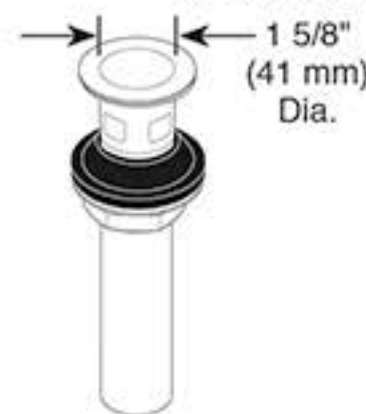

**RP72411▲** Grid Strainer Drain  
less overflow holes

**RP72413▲** Push Button Drain  
less overflow holes

**RP81627▲** Push Button Drain  
less overflow holes

**RP72412▲** Grid Strainer Drain  
(Included)  
with overflow holes

**RP72414▲** Push Button Drain  
with overflow holes

**RP81628▲** Push Button Drain  
with overflow holes

**HL5885▲**