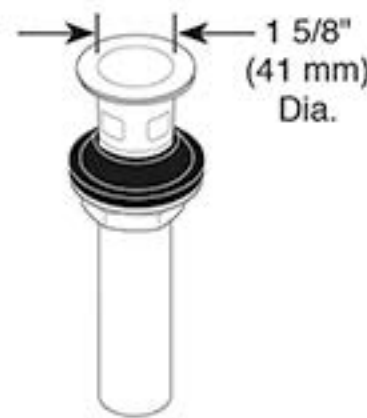

RP72411▲ Grid Strainer Drain
less overflow holes

RP72413▲ Push Button Drain
less overflow holes

RP81627▲ Push Button Drain
less overflow holes

RP72412▲ Grid Strainer Drain
with overflow holes

RP72414▲ Push Button Drain
with overflow holes

RP81628▲ Push Button Drain
with overflow holes

HL5880▲
(Metal Inserts)

HL5881▲
(Green Glass Inserts)

HL5882▲
(Solar Gray Glass Inserts)

▲ Designate Proper Finish Suffix