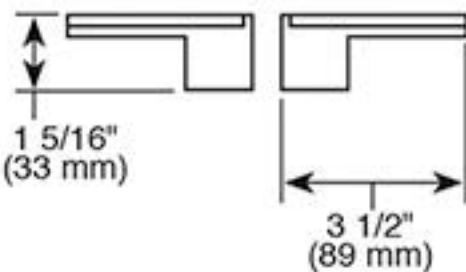

RP81628▲ Push Button Drain
with overflow holes

HL5880▲
(Metal Inserts)

HL5881▲
(Green Glass Inserts)

HL5882▲
(Solar Gray Glass Inserts)

▲ Designate Proper Finish Suffix