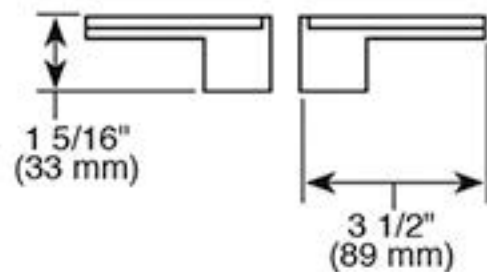

RP81628▲ Push Button Drain
with overflow holes

HL5880▲
(Metal Inserts)

HL5881▲
(Green Glass Inserts)

HL5882▲
(Solar Gray Glass Inserts)

▲ Designate Proper Finish Suffix