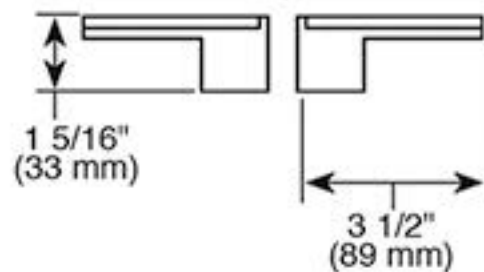

RP81628▲ Push Button Drain
with overflow holes

HL5880▲
(Metal Inserts)

HL5881▲
(Green Glass Inserts)

HL5882▲
(Solar Gray Glass Inserts)

▲ Designate Proper Finish Suffix