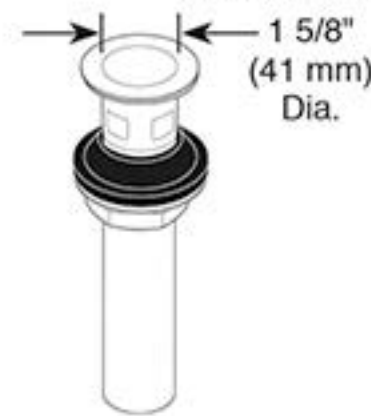

RP72411▲ Grid Strainer Drain less overflow holes

RP72413▲ Push Button Drain less overflow holes

RP81627▲ Push Button Drain less overflow holes

RP72412▲ Grid Strainer Drain with overflow holes

RP72414▲ Push Button Drain with overflow holes

RP81628▲ Push Button Drain with overflow holes

▲ Designate Proper Finish Suffix