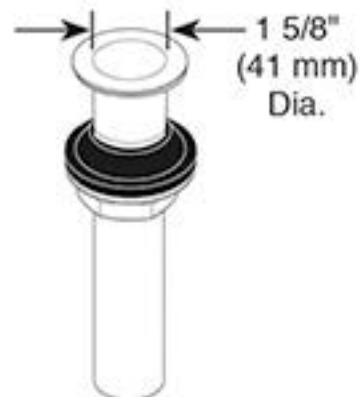

RP72411▲ Grid Strainer Drain less overflow holes

RP72413▲ Push Button Drain less overflow holes

RP81627▲ Push Button Drain less overflow holes

RP72412▲ Grid Strainer Drain (Included) with overflow holes

RP72414▲ Push Button Drain with overflow holes

RP81628▲ Push Button Drain with overflow holes

▲ Designate Proper Finish Suffix