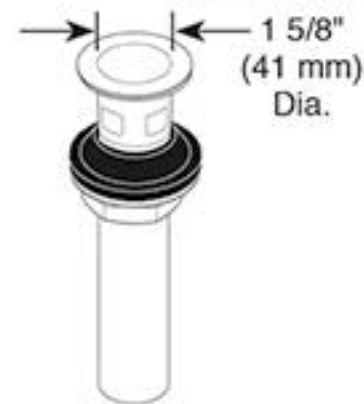

RP72411▲ Grid Strainer Drain less overflow holes

RP72413▲ Push Button Drain less overflow holes

RP81627▲ Push Button Drain less overflow holes

RP72412▲ Grid Strainer Drain (Included) with overflow holes

RP72414▲ Push Button Drain with overflow holes

RP81628▲ Push Button Drain with overflow holes

▲ Designate Proper Finish Suffix