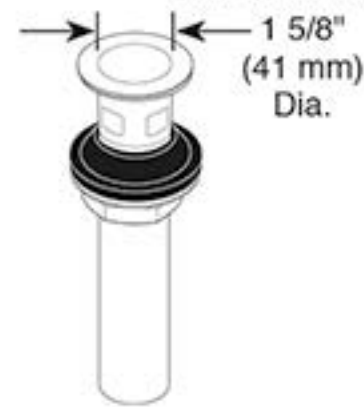

RP72411▲ Grid Strainer Drain less overflow holes

RP72413▲ Push Button Drain less overflow holes

RP81627▲ Push Button Drain less overflow holes

RP72412▲ Grid Strainer Drain with overflow holes

RP72414▲ Push Button Drain with overflow holes

RP81628▲ Push Button Drain with overflow holes

▲ Designate proper finish suffix