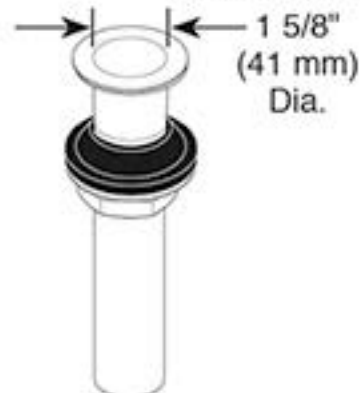

RP72411▲ Grid Strainer Drain less overflow holes

RP72413▲ Push Button Drain less overflow holes

RP81627▲ Push Button Drain less overflow holes

RP72412▲ Grid Strainer Drain with overflow holes

RP72414▲ Push Button Drain with overflow holes

RP81628▲ Push Button Drain with overflow holes

▲ Designate proper finish suffix