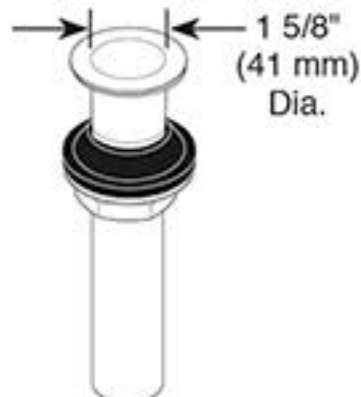

RP72411 ▲ Grid Strainer Drain less overflow holes

RP72413 ▲ Push Button Drain less overflow holes

RP81627 ▲ Push Button Drain less overflow holes

RP72412 ▲ Grid Strainer Drain with overflow holes

RP72414 ▲ Push Button Drain with overflow holes

RP81628 ▲ Push Button Drain with overflow holes

▲ Designate Proper Finish Suffix