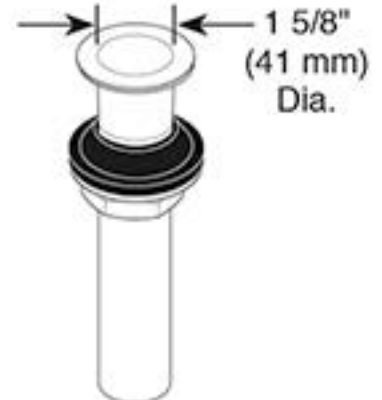

RP72411▲ Grid Strainer Drain less overflow holes

RP72413▲ Push Button Drain less overflow holes

RP81627▲ Push Button Drain less overflow holes

RP72412▲ Grid Strainer Drain (Included) with overflow holes

RP72414▲ Push Button Drain with overflow holes

RP81628▲ Push Button Drain with overflow holes

▲ Designate Proper Finish Suffix