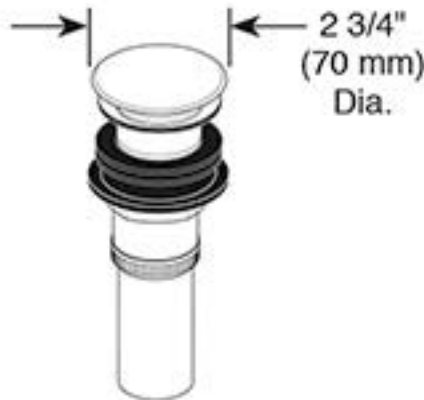

RP72411▲ Grid Strainer Drain less overflow holes

RP72413▲ Push Button Drain less overflow holes

RP81627▲ Push Button Drain less overflow holes

RP72412▲ Grid Strainer Drain (Included) with overflow holes

RP72414▲ Push Button Drain with overflow holes

RP81628▲ Push Button Drain with overflow holes

▲ Designate Proper Finish Suffix