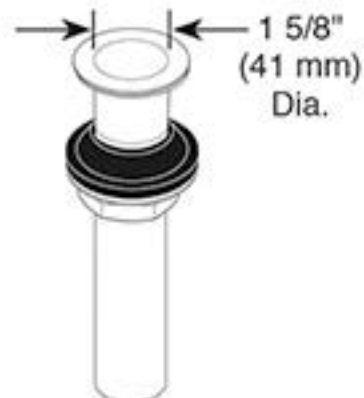

**RP72411▲** Grid Strainer Drain less overflow holes

**RP72413▲** Push Button Drain less overflow holes

**RP81627▲** Push Button Drain less overflow holes

**RP72412▲** Grid Strainer Drain with overflow holes

**RP72414▲** Push Button Drain with overflow holes

**RP81628▲** Push Button Drain with overflow holes

▲ Designate proper finish suffix