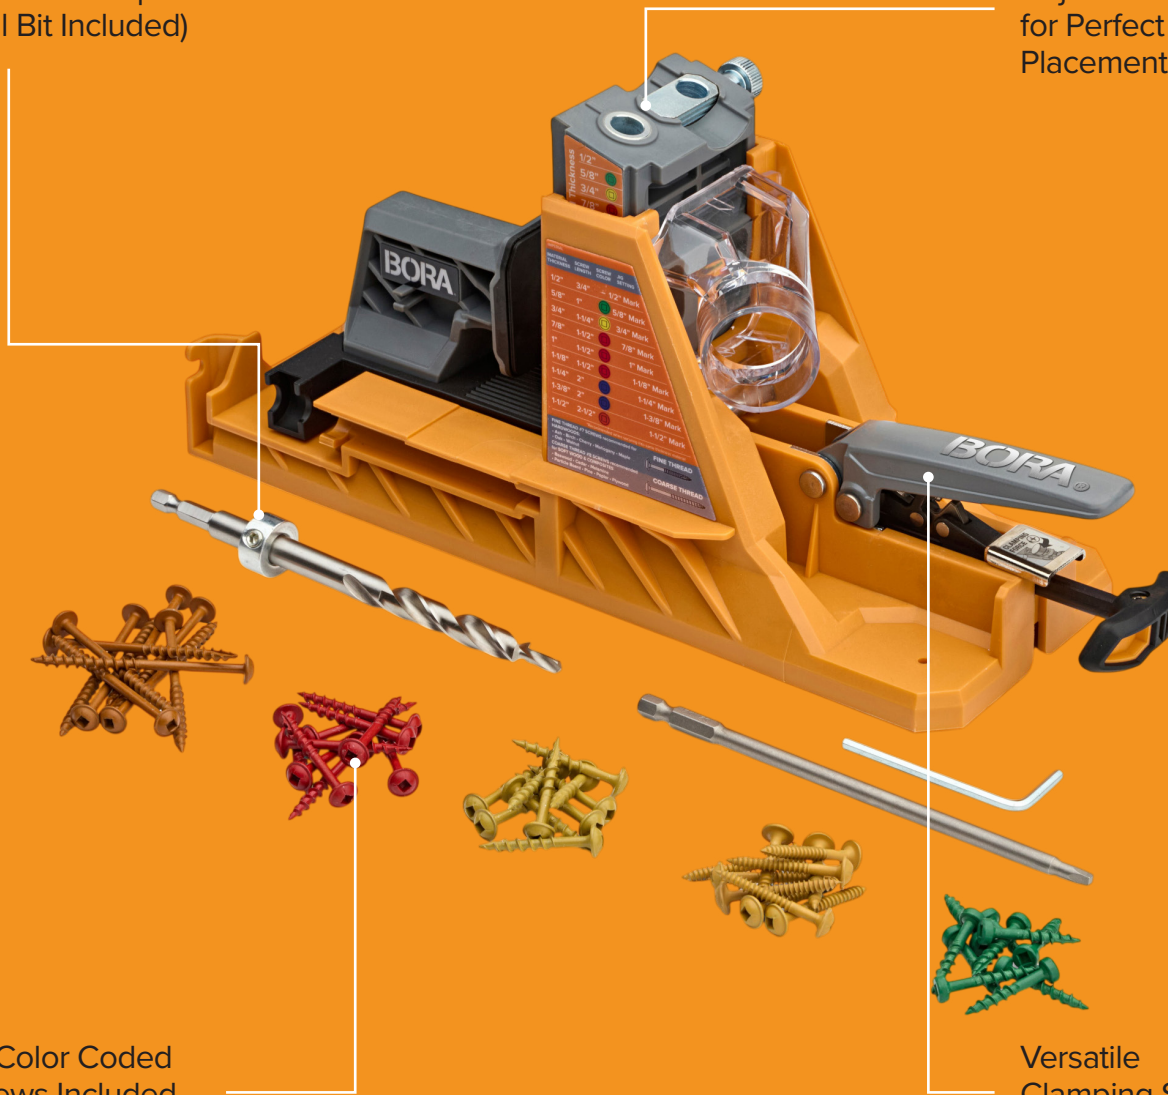

BORA®

Automatic Pocket Hole Jig

Auto-Sets Stop Collar
(Drill Bit Included)

Adjustable Spacing
for Perfect Hole
Placement

50 Color Coded
Screws Included

Versatile
Clamping System

CODE	PRODUCT	BARCODE
BR-A170201	Automatic Pocket Hole Jig	9341231064456