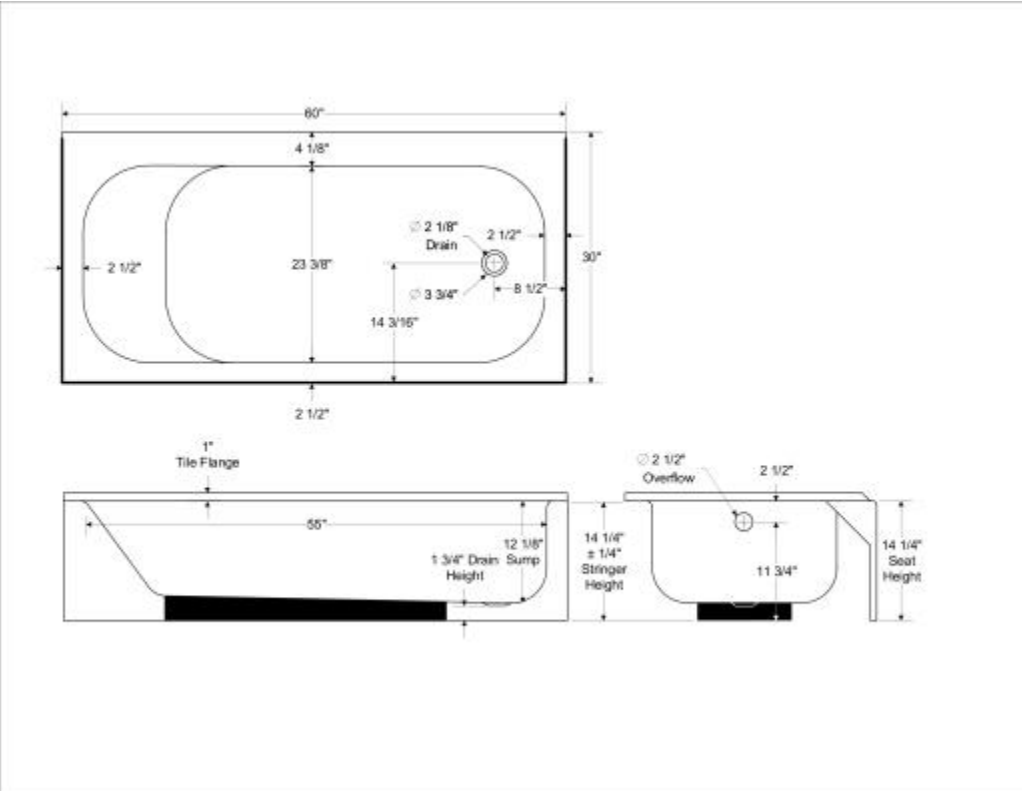

Aloha 60 x 30 Porcelain Enamel Alcove Bathtub

Model number:

011-3364-00

Dimensions: 60" x 30" x 14.25"

Installation: Alcove

Material: Porcelain Enamel

Standard Features:

- The Industry's #1 Selling Porcelain-Finished Bathtub Modern functional recess design
- Straight front and straight tiling edges
- One piece construction with acid resistant porcelain enamel finish
- 40° lumbar support for comfortable bathing

Aloha 60 x 30 Porcelain Enamel Alcove Bathtub

Model number:

011-3364-00

Dimensions: 60" x 30" x 14.25"

Installation: Alcove

Material: Porcelain Enamel

Dimensions

60 x 30 x 14 1/4 In.
(1524 x 762 x 362 mm)

Water Capacity

33.31 gallons - 151 1/2 liters

Weight

64 lbs - 29 kg

Bathing Well

55 In. x 23 1/2 In.

Deep Sump Height

12.125 In. - 308 mm

Deck Width

30 In. - 762 mm

Drain location:

Left

Right

Project: _____

Contractor: _____

Representative: _____