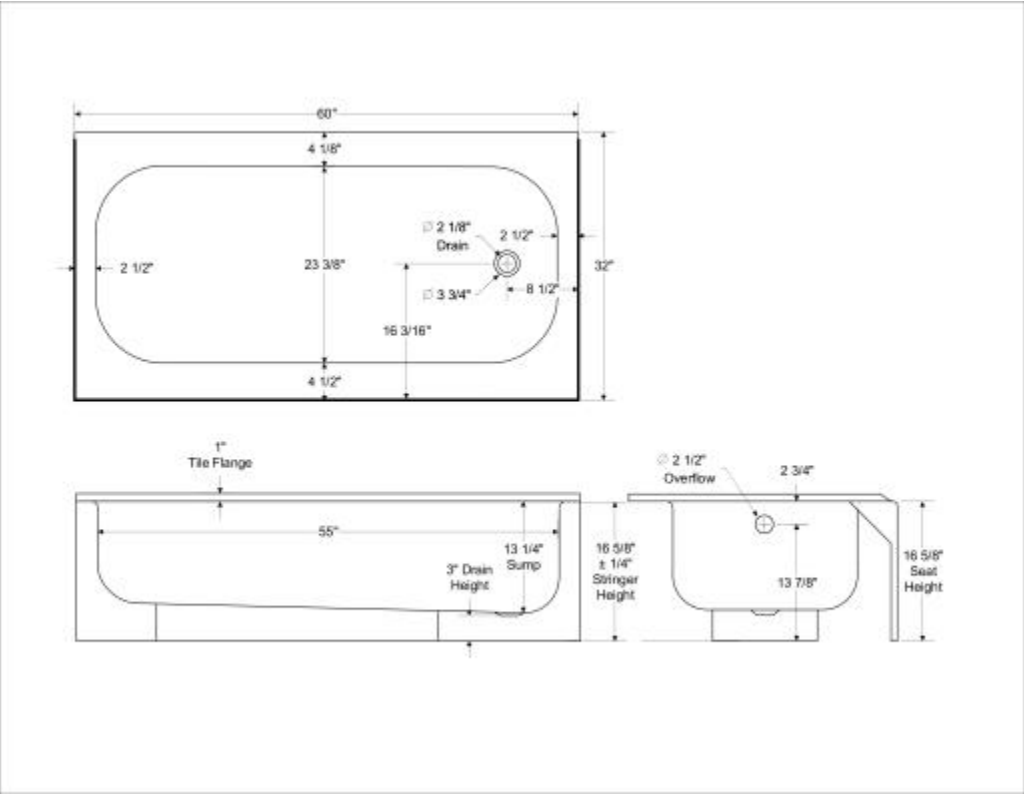

# Aloha Plus AFR 60 x 32 Porcelain Enamel Alcove Bathtub

**Model number:**

011-2675-00

**Dimensions:** 60" x 32" x 16.625"

**Installation:** Alcove

**Material:** Porcelain-finished Steel

### Dimensions

60 x 32 x 16 3/4 In.  
(1524 x 813 x 422 mm)

### Weight

75 lbs - 34 kg