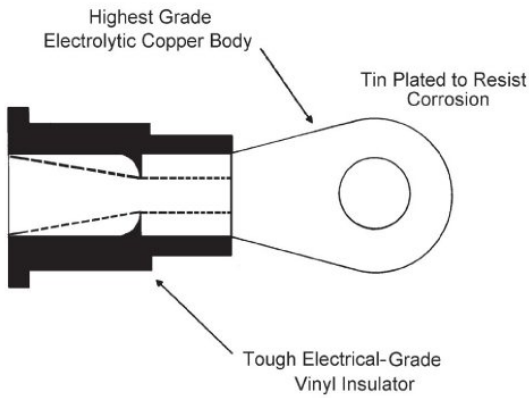

Sec. 12

SOLDERLESS TERMINALS

Vinyl Insulated • Copper • Electro Tin Plated

For an assortment of Solderless Terminals see the Fix-Kits in the green pages

- Funnel barrel for easy wire insertion
- Friction groove in barrel resists wire pullout
- Heat treated for maximum strength

22-18 Gauge Wire Range (Red)

Actual Size	Stud Size	Auveco Part No.	Unit Pkg.
	#4 - #6	5021	100
	#8 - #10	5023	100
	#12 - 1/4"	17040	50
	#4 - #6	5033	100
	#8 - #10	5034	100
	#4 - #6	5038	100
	Butt Connector	5047 16484	100 1000
	Closed End Butt Connector 22-14 Ga.	9065	100

16-14 Gauge Wire Range (Blue)

Actual Size	Stud Size	Auveco Part No.	Unit Pkg.
	#4 - #6	5024	100
	#8 - #10	5026	100

16-14 Gauge Wire Range (Blue)

Actual Size	Stud Size	Auveco Part No.	Unit Pkg.
	#12 - 1/4"	5027	100
	5/16" - 3/8"	12144	25
	#4 - #6	5035	100
	#8 - #10	5036	100
	#8 - #10	5040	100
	Butt Connector	5048 16485	100 1000
	Closed End Butt Connector 16-10 Ga.	5072	100

12-10 Gauge Wire Range (Yellow)

Actual Size	Stud Size	Auveco Part No.	Unit Pkg.
	#8 - #10	5028	100
	#12 - 1/4"	5029	100
	1/4" - 5/16"	5030	100
	5/16" - 3/8"	5031	100
	7/16" - 1/2"	5032	100