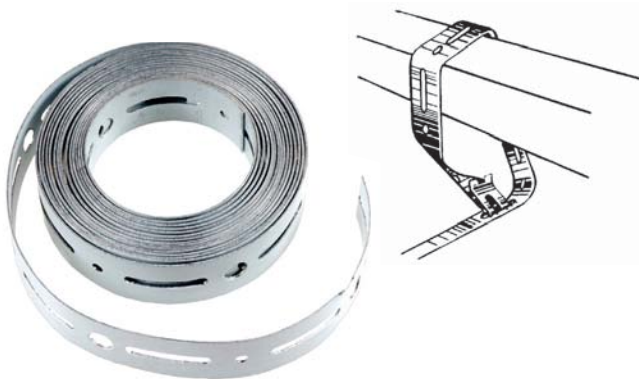

5' Long Choke Control
Black Knob
Body Thread: 3/8"-24
Wire Diameter: .047"

UNIT PACKAGE: 1

20243

8' Long Choke Control
Black Knob
Body Thread: 3/8"-24
Wire Diameter: .054"

UNIT PACKAGE: 1

Mechanics Wire

Soft Annealed
Black Steel Wire

Auveco Part No.	Wire Gauge	Wire Length	Unit Pkg.
14205	18	2 LB. (332')	1 Spool
14206	16	2 LB. (192')	1 Spool
14207	18	5 LB. (831')	1 Spool
14208	16	5 LB. (480')	1 Spool

Perforated Hanger Strap

Hot Rolled Galvanized Steel

14926

Gauge: 28
3/4" Wide x 10 Ft.

UNIT PACKAGE: 1 ROLL

14927

Gauge: 24
3/4" Wide x 10 Ft.

UNIT PACKAGE: 1 ROLL

Gas Pump Nozzles

Rebuild-able

16294

For Unleaded
(No Lead) Gas
Blue Scuff Guard
Female Thread: 1"

UNIT PACKAGE: 1

16296

"Throwaway Nozzle"
For Unleaded
(No Lead) Gas
Blue Scuff Guard
Female Thread: 3/4"

UNIT PACKAGE: 1

Gas Pump Swivel

C.A.R.B. Approved