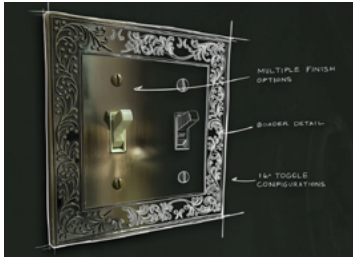

CUSTOM DECORATIVE HARDWARE

When it comes to design, details matter, especially with high-touch surfaces like wallplates. Whether you're building your dream home, designing your corporate headquarters, or strengthening the visual brand language of your hotel or restaurant chain, Amerelle is the perfect partner to turn your ideas into reality.

Amerelle's custom design program pairs your designers with ours. From minor tweaks on color or spec to full ground-up development of intricate new wallplates and hardware, our team is ready to bring your design concept to life. For decades, we've worked with some of the biggest names in the industry to create customized wallplate looks executed to their unique needs.

New Product Development