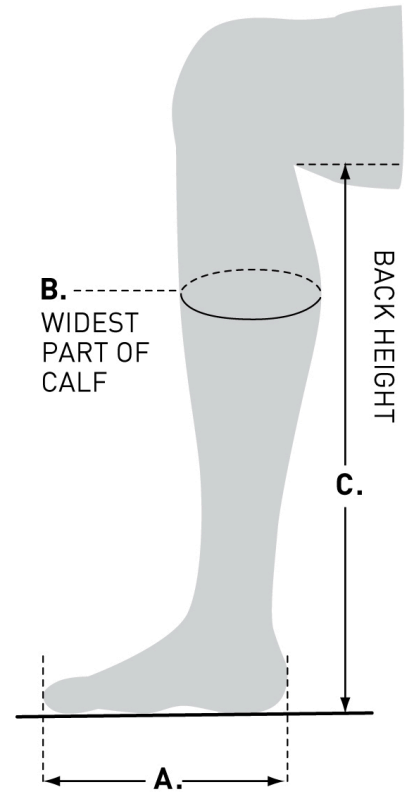

FIND YOUR SIZE**Footwear**

LENGTH OF FOOT	9.5"	9.75"	9.88"	10.06"	10.31"	10.38"	10.63"	10.75"
SIZE	7	7.5	8	8.5	9	9.5	10	10.5
CALF WIDTH (STANDARD)	13.75"	14"	14.13"	14.38"	14.5"	14.75"	14.88"	
CALF WIDTH (FULL)	14.75"	15"	15.13"	15.38"	15.5"	15.75"	15.88"	

Full Calf Width available in select styles

Blank fields denote unavailable sizes.

MEASURE YOURSELF TALL BOOTS

Print the [Men's Footwear Sizing Guide](#) to accurately measure your foot.

TALL BOOTS MEASUREMENT GUIDE

- Sit in a straight chair with your knees bent at 90 degrees to the floor.
- Wear the breeches and socks that you would most likely wear with your tall boots.
- Have someone else measure your calves, if possible:
 - A. Measure foot for shoe size.
 - B. To determine calf width: Measure the calf width at the widest part of the calf.
 - C. To determine calf height: Measure leg height from the floor to the bend behind the knee.
- Add approximately 1/2"–3/4" to allow for drop.
- Approximate drop allowance is built into the chart height measurements so make sure you add drop to your leg measurement.

The measurements on the size chart are foot measurements.

FIND YOUR SIZE

Tall Boots

Width/Height

LENGTH OF FOOT	9.5"	9.75"	9.88"	10.06"	10.5"	10.38"	10.5"	10.75"
SIZE	7	7.5	8	8.5	9	9.5	10	10.5
SHORT SLIM (SS)	13"/18"		13.5"/18.5"		13.8"/18.8"		14"/19.5"	
SHORT REGULAR (SR)	14"/18"		14.25"/18.5"		14.8"/18.8"		15"/19.5"	
MEDIUM SLIM (SM)	13"/19.3"		13.5"/19.8"		13.8"/20"		14"/20.5"	