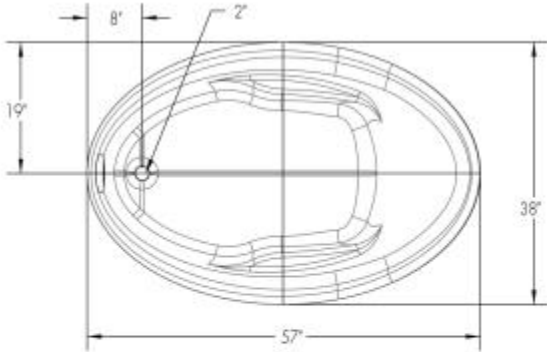

Starla Elements 57 x 38 Acrylic Drop-in Bathtub

Model number:

8460600V-WH

Dimensions: 57" x 38" x 24"

Installation: Drop-In

Material: Premium Cast Acrylic

Standard Features:

- Ergonomic bathing well for comfort
- Sculpted armrests
- Pre-leveled wood base makes installation easier
- Slip resistant textured floor for safety
- Universal drain

AQUATIC.COASTALSHOWERDOORS products adhere to one or more of the following certifications:

Starla Elements 57 x 38 Acrylic Drop-in Bathtub

Model number:

8460600V-WH

Dimensions: 57" x 38" x 24"

Installation: Drop-In

Material: Premium Cast Acrylic

Dimensions

57 x 38 x 24 In.
(1448 x 965 x 610 mm)

Weight

145 lbs - 66 kg

Drain location:

End

Project: _____