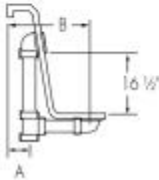

Starla Elements 57 x 38 Acrylic Drop-in Bathtub

Model number:

8460600V-WH

Dimensions: 57" x 38" x 24"

Installation: Drop-In

Material: Premium Cast Acrylic

Standard Features:

- Ergonomic bathing well for comfort
- Sculpted armrests
- Pre-leveled wood base makes installation easier
- Slip resistant textured floor for safety
- Universal drain

AQUATIC.COASTALSHOWERDOORS products adhere to one or more of the following certifications:

Starla Elements 57 x 38 Acrylic Drop-in Bathtub

Model number:

8460600V-WH

Dimensions: 57" x 38" x 24"

Installation: Drop-In

Material: Premium Cast Acrylic

Dimensions

57 x 38 x 24 In.
(1448 x 965 x 610 mm)

Weight

145 lbs - 66 kg

Drain location:

End

Project: _____