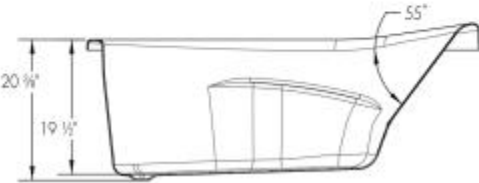

Starla Elements 57 x 38 Acrylic Drop-in Bathtub

Model number:

8460600V-WH

Dimensions: 57" x 38" x 24"

Installation: Drop-In

Material: Premium Cast Acrylic

Standard Features:

- Ergonomic bathing well for comfort
- Sculpted armrests
- Pre-leveled wood base makes installation easier
- Slip resistant textured floor for safety
- Universal drain

AQUATIC.COASTALSHOWERDOORS products adhere to one or more of the following certifications:

Starla Elements 57 x 38 Acrylic Drop-in Bathtub

Model number:

8460600V-WH

Dimensions: 57" x 38" x 24"

Installation: Drop-In

Material: Premium Cast Acrylic

Dimensions

57 x 38 x 24 In.
(1448 x 965 x 610 mm)

Weight

145 lbs - 66 kg

Drain location:

End

Project: _____