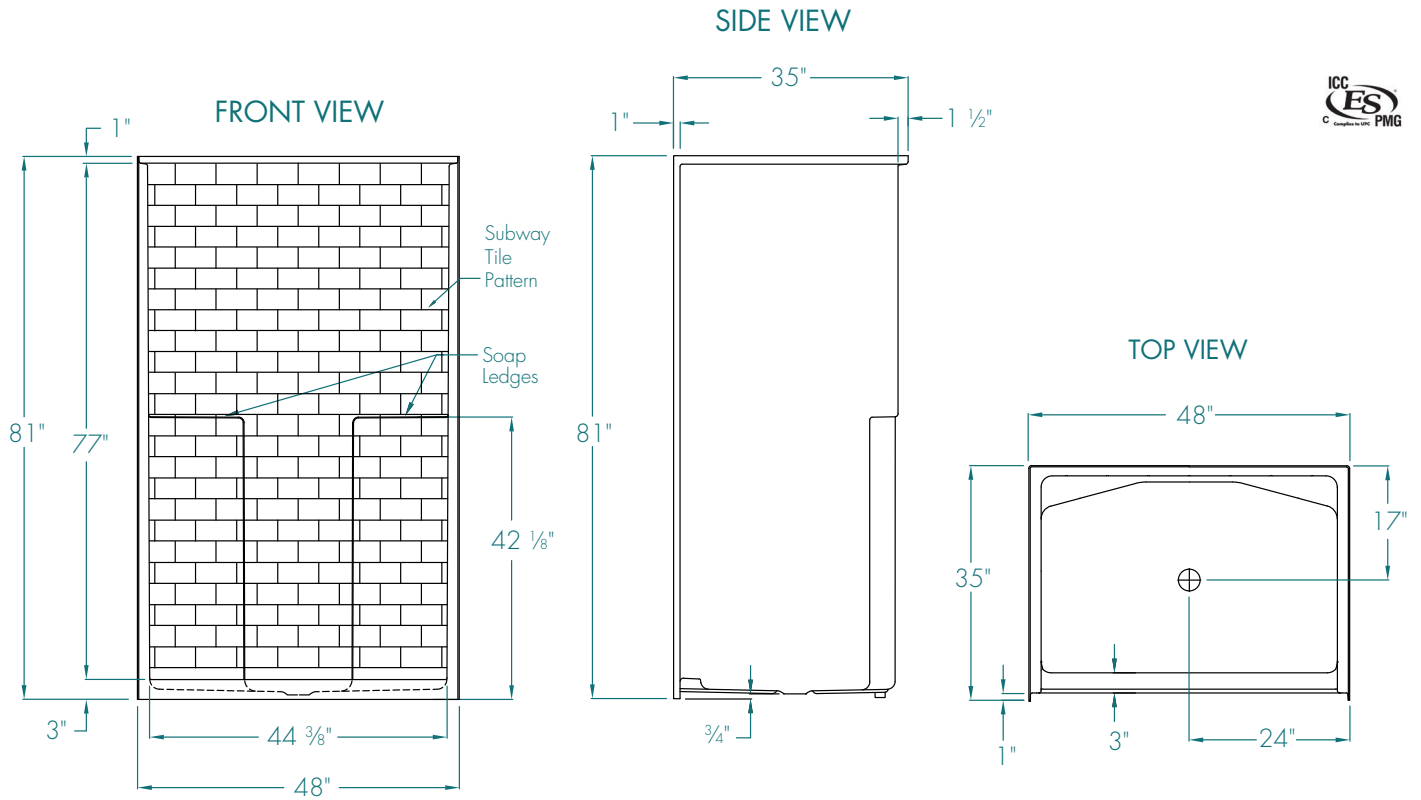

G I4834 SH S ST – EVERYDAY SHOWERS

48 x 35 x 81 inches

FEATURES

- Shower stall
- Subway tile finish
- Molded toiletry shelves
- Center drain
- AcrylX™ applied acrylic surface
- Lifetime limited warranty

OPTIONS

- Grab bar reinforcement
- Factory installed assisted care grab bars
- Brass shower drain

COLOR OPTIONS

Standard

Biscuit
Bone
White

PRAXIS

G I4834 SH S ST

48 x 35 x 81 inches

FEATURES lbs Dimensional Tolerance $\pm 3/16"$. Dimensions needed for site preparation should be measured from the unit. Manufacturer assumes no responsibility for preparatory work.

Model #	Material	Wall Finish	Pieces	Drain	Seat	Net Wt. lbs.	Pkg. Wt. lbs.
Shower #G I4834SHSST	AcrylX™	Subway Tile	1	Center	—	119	124

DIMENSIONS

Specifications	inches
Width: Overall / Net	48 / 44 3/8
Depth: Overall / Net	35 / 34
Height: Overall / Net	81 / 80
Enclosure Opening	44 3/8
Skirt Height	3
Drain Rough-In (from Back Wall)	17
Drain Rough-In (from Side Wall)	24
Drain: Diameter / Clearance	3 1/4 / 3/4

FRAMING DIMENSIONS inches

Type	D Depth	W Width	H Height	A	B	C
Alcove	35	48	—	Box Out	24	17