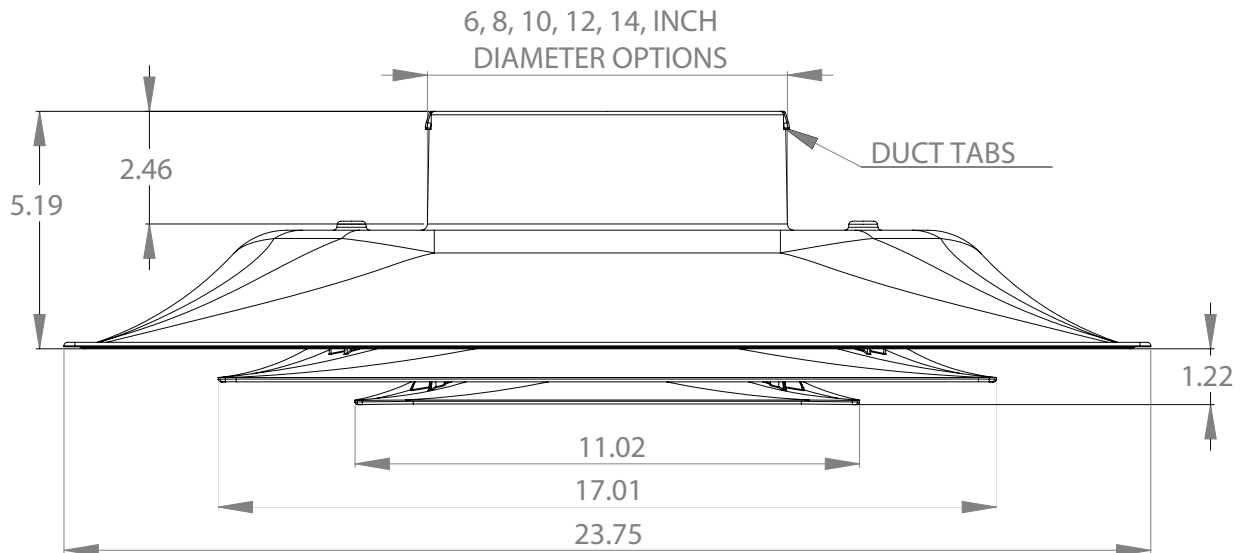

## Stratus Cone Diffusers

T-bar Lay-In  
24" x 24"

Duct/Neck Size

- 6"
- 8"
- 10"
- 12"
- 14"

Color

- White
- Black
- Tan
- Custom

Fire Rating

- UL 94HB
- UL 2043 (highest rating)

Chose From:

UL 94HB RATED PLASTIC or  
UL 2043 RATED PLASTIC

18-8 Stainless Steel Screws  
(non-magnetic)

Job: \_\_\_\_\_

Location: \_\_\_\_\_

Architect: \_\_\_\_\_

Engineer: \_\_\_\_\_

Contractor: \_\_\_\_\_