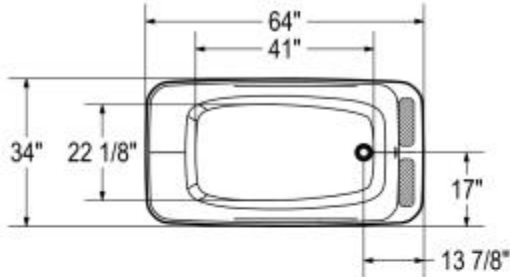

Lounge 6434 Acrylic Freestanding Bathtub

Model number:

105798-000-001-100

Dimensions: 64" x 34" x 22.25"

Installation: Freestanding

Material: Acrylic

Standard Features:

- Acrylic surface resistant to stains
- Bathtub skirt available in 4 colours: White, Sterling Silver, Black, Thunder Grey
- Maximized bathing well with comfortable backrest
- 2-piece bathtub for easy transportation and seamless installation
- Compatible with F2 drain connector to save time and money on installation
- MAAX innovative leveling legs for easy installation

Lounge 6434 Acrylic Freestanding Bathtub

Model number:

105798-000-001-100

Dimensions: 64" x 34" x 22.25"

Installation: Freestanding

Material: Acrylic

{ } : Recommended faucet area 2 sections of 12" (L) x 3 1/2" (W).

All dimensions are approximate. Structure measurements must be verified against the unit to ensure proper fit.

Dimensions

64 x 34 x 22 1/4 In.
(1626 x 864 x 565 mm)

Weight

150 lbs - 68 kg

Drain location:

End