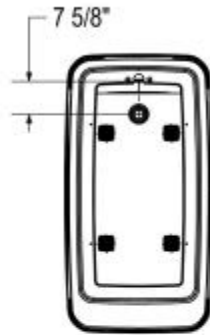

Lounge 6434 Acrylic Freestanding Bathtub

Model number:

105798-000-001-100

Dimensions: 64" x 34" x 22.25"

Installation: Freestanding

Material: Acrylic

Standard Features:

- Acrylic surface resistant to stains
- Bathtub skirt available in 4 colours: White, Sterling Silver, Black, Thunder Grey
- Maximized bathing well with comfortable backrest
- 2-piece bathtub for easy transportation and seamless installation
- Compatible with F2 drain connector to save time and money on installation
- MAAX innovative leveling legs for easy installation

Lounge 6434 Acrylic Freestanding Bathtub

Model number:

105798-000-001-100

Dimensions: 64" x 34" x 22.25"

Installation: Freestanding

Material: Acrylic

{ } : Recommended faucet area 2 sections of 12" (L) x 3 1/2" (W).

All dimensions are approximate. Structure measurements must be verified against the unit to ensure proper fit.

Dimensions

64 x 34 x 22 1/4 In.
(1626 x 864 x 565 mm)

Weight

150 lbs - 68 kg

Drain location:

End