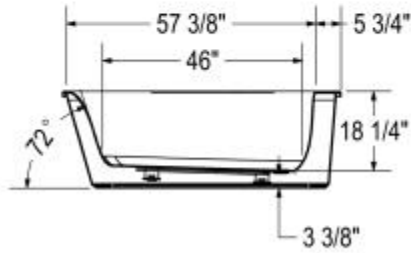

Lounge 6434 Acrylic Freestanding Bathtub

Model number:

105798-000-001-100

Dimensions: 64" x 34" x 22.25"

Installation: Freestanding

Material: Acrylic

{ } : Recommended faucet area 2 sections of 12" (L) x 3 1/2" (W).

All dimensions are approximate. Structure measurements must be verified against the unit to ensure proper fit.

Dimensions

64 x 34 x 22 1/4 In.
(1626 x 864 x 565 mm)

Weight

150 lbs - 68 kg

Drain location:

End