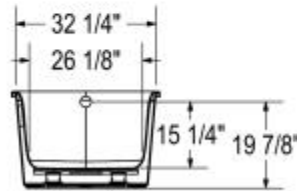

Lounge 6434 Acrylic Freestanding Bathtub

Model number:

105798-000-001-100

Dimensions: 64" x 34" x 22.25"

Installation: Freestanding

Material: Acrylic

{ } : Recommended faucet area 2 sections of 12" (L) x 3 1/2" (W).

All dimensions are approximate. Structure measurements must be verified against the unit to ensure proper fit.

Dimensions

64 x 34 x 22 1/4 In.
(1626 x 864 x 565 mm)

Weight

150 lbs - 68 kg

Drain location:

End