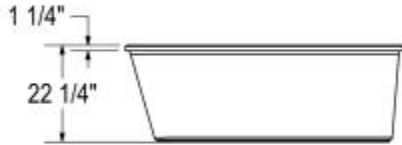

Lounge 6434 Acrylic Freestanding Bathtub

Model number:

105798-000-001-100

Dimensions: 64" x 34" x 22.25"

Installation: Freestanding

Material: Acrylic

{ } : Recommended faucet area 2 sections of 12" (L) x 3 1/2" (W).

All dimensions are approximate. Structure measurements must be verified against the unit to ensure proper fit.

Dimensions

64 x 34 x 22 1/4 In.
(1626 x 864 x 565 mm)

Weight

150 lbs - 68 kg

Drain location:

End