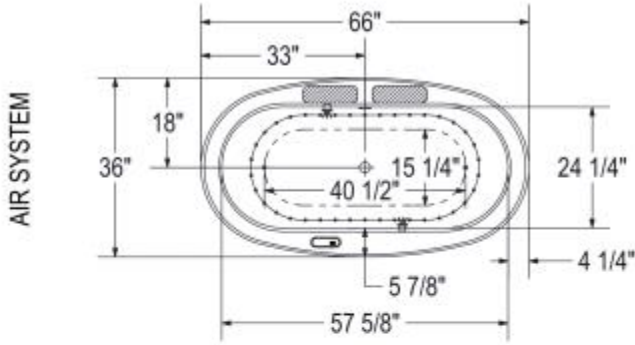

# Jazz F 66 x 36 Acrylic Freestanding Bathtub

**Model number:**

105359-000-001-101

**Dimensions:** 66" x 36" x 24"

**Installation:** Freestanding

**Material:** Acrylic

## Dimensions

66 x 36 x 24 In.  
(1676 x 914 x 610 mm)

## Weight

149 lbs - 68 kg

## Drain location:

Center

- (●): Indicates Aerofeel airjets positioning
- (☼): Indicates chromatherapy light positioning
- (▨): Recommended faucet area 2 sections of 12" (L) x 3 1/2" (W).

Blower must be installed at a distance.