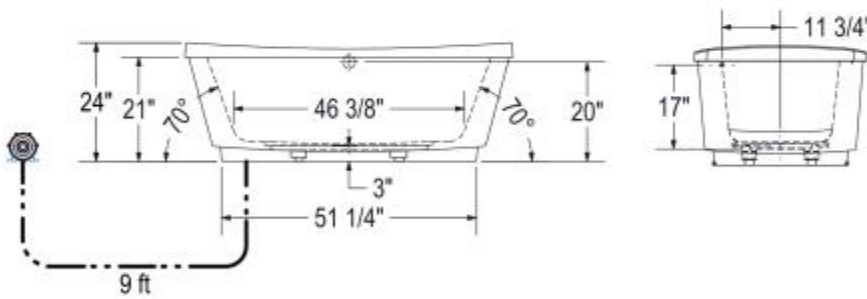

## Dimensions

66 x 36 x 24 In.  
(1676 x 914 x 610 mm)

## Weight

149 lbs - 68 kg

## Drain location:

Center

- (●): Indicates Aerofeel airjets positioning
- (☼): Indicates chromatherapy light positioning
- (▨): Recommended faucet area 2 sections of 12" (L) x 3 1/2" (W).

Blower must be installed at a distance.