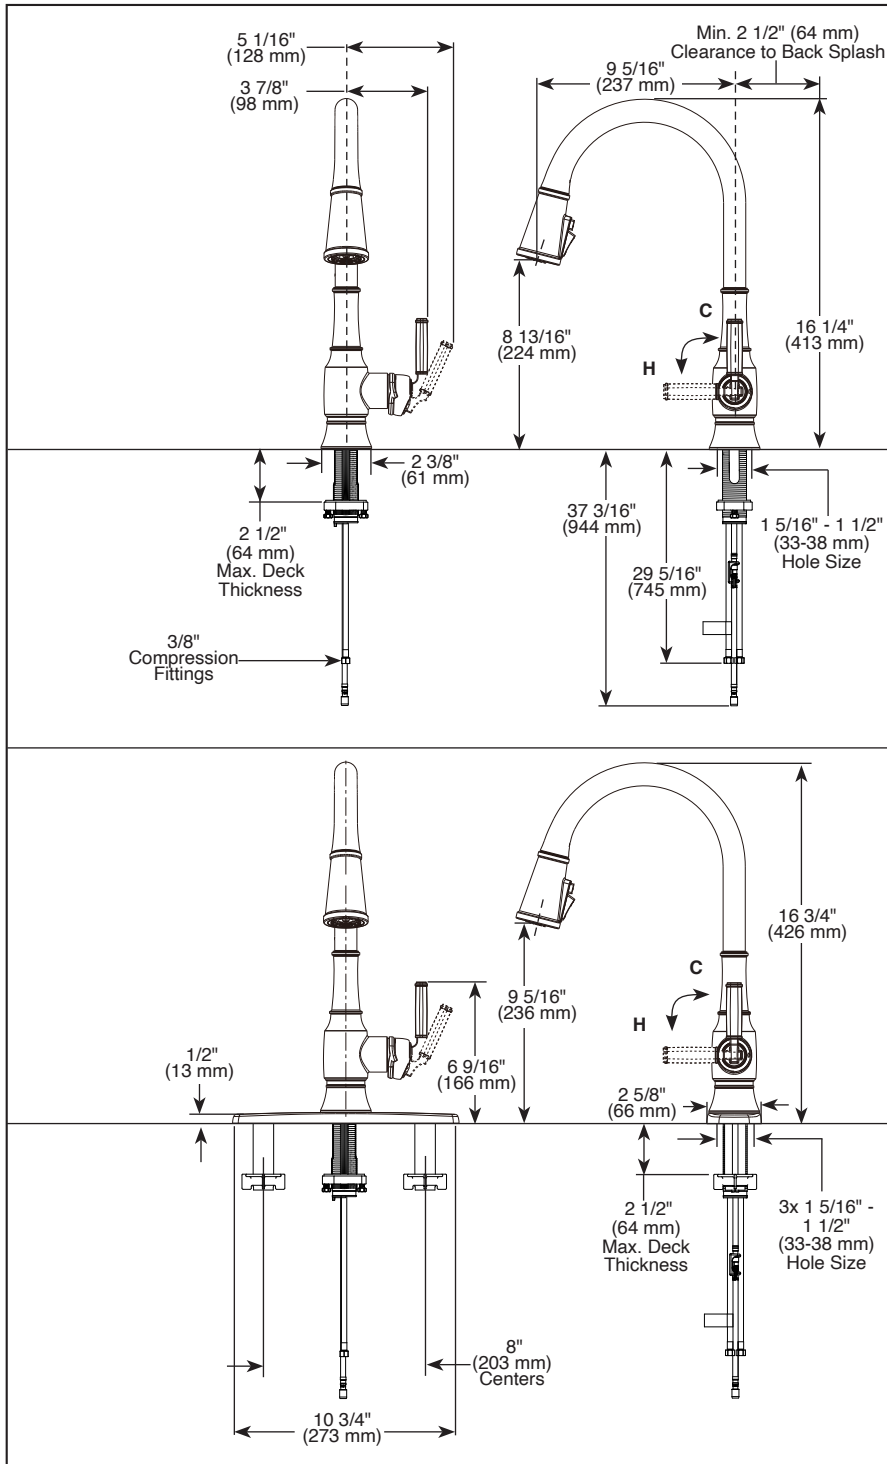

### STANDARD SPECIFICATIONS:

- Max flow rate 1.8 gpm @ 60 psi, 6.8 L/min @ 414 kPa
- One or three-hole mount (escutcheon included)
- Ceramic disc cartridge
- Polymer braided flexible supply hose with 3/8" compression fitting
- Spout rotates 360°
- Three-function wand; Aerated stream, spray or ShieldSpray®
- Dual integral check valves in sprayer assembly

### COMPLIES WITH:

- ASME A112.18.1 / CSA B125.1
- ASME A112.18.6
- ♿ ICC/ANSI A117.1 - Valve control only

▲ Designate proper finish suffix

Delta Faucet Company reserves the right (1) to make changes in specifications and materials, and (2) to change or discontinue models, both without notice or obligation. Dimensions are for reference only. See current full-line price book or [www.deltafaucet.com](http://www.deltafaucet.com) for finish options and product availability.