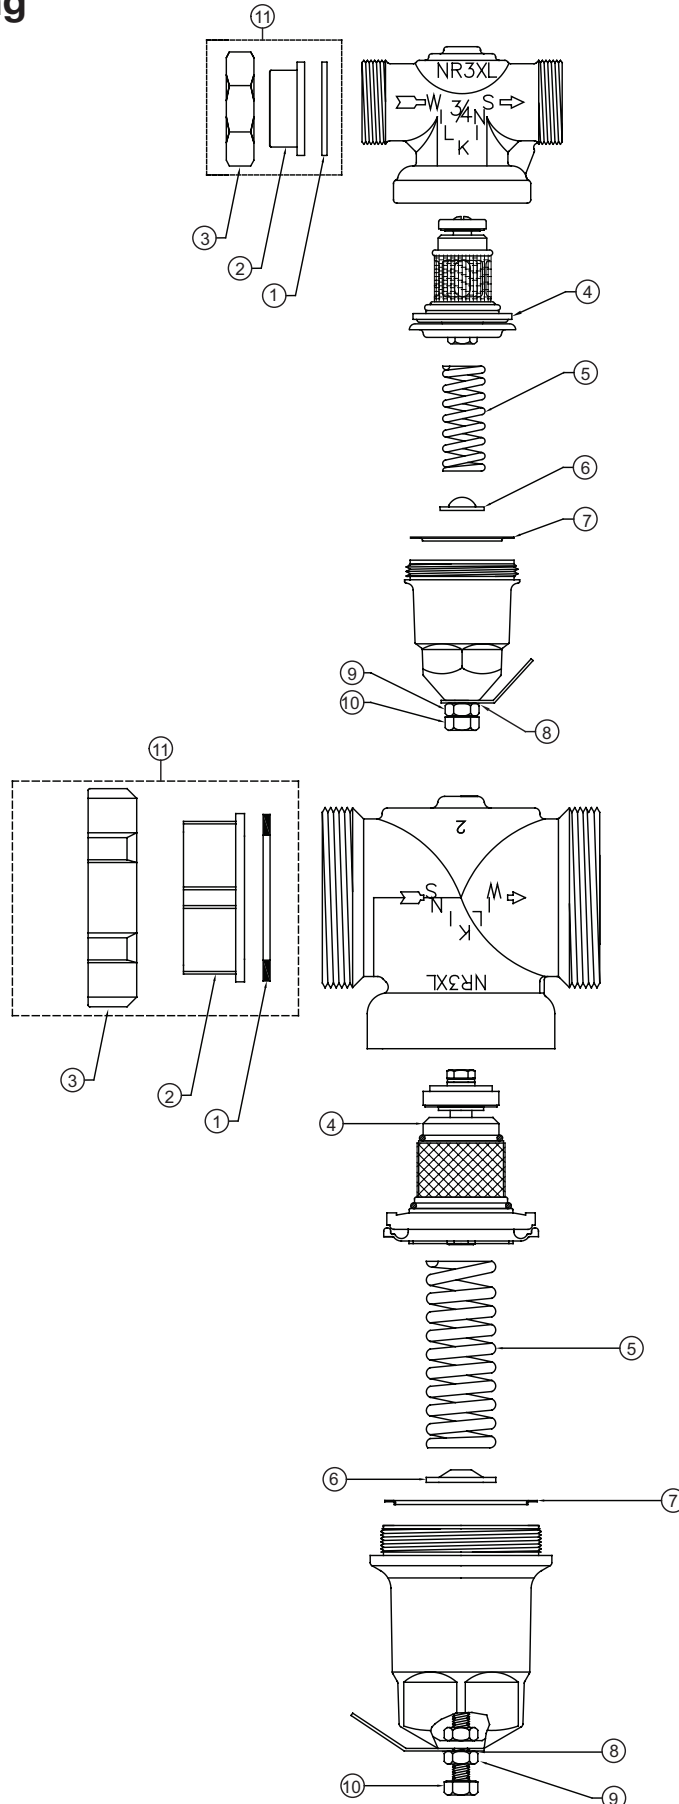

Item No.	Description	1-1/4"	1-1/2"	2"	NR3XL	NR3XLC	NR3XLDU	NR3XLDUC	NR3XLDULU	NR3XLSC	NR3XLEC	NR3XLHRSCT
1	UNION GASKET	604-13	605-13	606-13	●	●	●	●		●		●
2	TAILPIECE XL (FNPT)	604-19XL-010F	605-19XL-010F	606-19XL-010F	●		●			●		●
	TAILPIECE COPPER (FC)	604C-19	605C-19	606C-19		●		●				
3	UNION NUT	604-9-010F	605-9-010F	606-9-010F	●	●	●	●		●		●
4	CARTRIDGE	BR3-CARTXL	BR5-CART-XL	BR5-CART-XL	●	●	●	●	●	●		●
5	SPRING	NR4-33	BR5-33XL	BR5-33XL	●	●	●	●	●			●
	SPRING SS	BR3-33SS	BR5-33XLSS	BR5-33XLSS						●		●
6	SPRING DISC	BR3-80A	BR3-80A	BR3-80A	●	●	●	●	●			●
	SPRING DISC SS	BR3-80ASS	BR3-80ASS	BR3-80ASS						●		●
7	FRICTION RING	BR3-80C	BR5-80CXL	BR5-80CXL	●	●	●	●	●	●		●
8	WASHER	606C-12	606C-12	606C-12						●		●
9	LOCKNUT	501B-9	501B-9	501B-9	●	●	●	●	●			
	LOCKNUT SS	501B-9SS	505B-9SS	505B-9SS						●		●
10	ADJUSTMENT BOLT	NR4-11A	602A-11A	602A-11A	●	●	●	●	●			
	ADJUSTMENT BOLT SS	NR4-11ASS	602A-11ASS	602A-11ASS						●		
	ADJUSTMENT BOLT SS	602A-11ASS	N/A	N/A								●
	SPACER	BR2-12P	N/A	N/A								●
11	XL TAILPIECE KIT (NPT)	114-TPKXL	112-TPKXL	2-TPKXL	●		●			●		●
	TAILPIECE KIT COPPER (FC)	114-TPKXLC	112-TPKXLC	2-TPKXLC		●		●				

- Item included in specified Model
- ★ Repair kit items (all ★ items in kit)

†NR3HRSC AVAILABLE 1/2" - 1-1/4" ONLY

## Parts Drawing

**NR3XL (1/2", 3/4" & 1")**

**NR3XL (1 1/4", 1 1/2" & 2")**