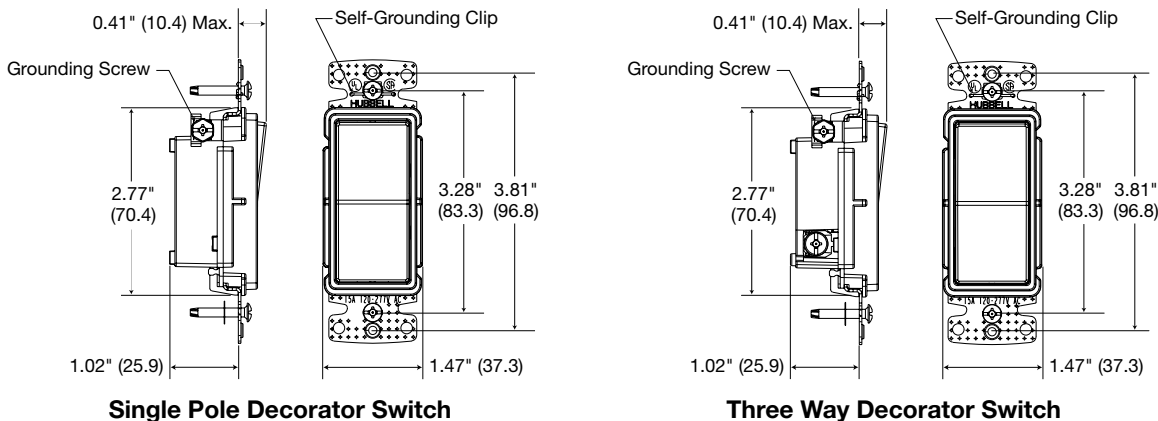

Single Pole Decorator Quiet Rocker Switches

Description	Single Pole	Single Pole, Illuminated	Single Pole, Pilot Light	Single Pole with Nightlight	Single Pole with ON/OFF Marking
Termination	Self-Grounding, Push, Back and Side Wire	Self-Grounding, Push, Back and Side Wire	Self-Grounding, Push, Back and Side Wire	Self-Grounding, Push, Back and Side Wire	Self-Grounding, Push, Back and Side Wire
Rating	15A 120-277V AC	15A 120V AC	15A 120V AC	20A 120-277V AC	15A 120-277V AC
Black	RSD115BK	—	—	DS120NLBK**	—
Brown	RSD115	—	—	DS120NLBR**	—
Gray	RSD115GY	—	—	DS120NLGY**	—
Ivory	RSD115I	RSD115ILI*	RSD115PLI**	DS120NLIV**	RSD115IM
Light Almond	RSD115LA	RSD115ILLA*	RSD115PLLA**	DS120NLLA**	RSD115LAM
White	RSD115W	RSD115ILW*	RSD115PLW**	DS120NLWH**	RSD115WM

Note: *Light glows through the top portion of the rocker when switch is in the OFF position. Does not require a neutral wire.

**Light glows through the top portion of the rocker when switch is in the OFF position. Requires a neutral wire.

RSD115W

RSD115PLW

Double Pole, Three Way and Four Way Decorator Quiet Rocker Switches

Description	Double Pole	Three Way	Three Way, Illuminated	Four Way
Termination	Self-Grounding, Back and Side Wire	Self-Grounding, Push, Back and Side Wire	Self-Grounding, Push, Back and Side Wire	Self-Grounding, Back and Side Wire
Rating	15A 120-277V AC	15A 120-277V AC	15A 120V AC	15A 120-277V AC
Black	RSD215BK	RSD315BK	—	RSD415BK
Brown	RSD215	RSD315	—	RSD415
Gray	RSD215GY	RSD315GY	—	RSD415GY
Ivory	RSD215I	RSD315I	RSD315ILI*	RSD415I
Light Almond	RSD215LA	RSD315LA	RSD315ILLA*	RSD415LA
White	RSD215W	RSD315W	RSD315ILW*	RSD415W

Note: *Light glows through the top portion of the rocker when switch is in the OFF position. Does not require a neutral wire.

DS120NLWH

RSD115WM

RSD215W

Dimensions

Dimensions in Inches (mm)