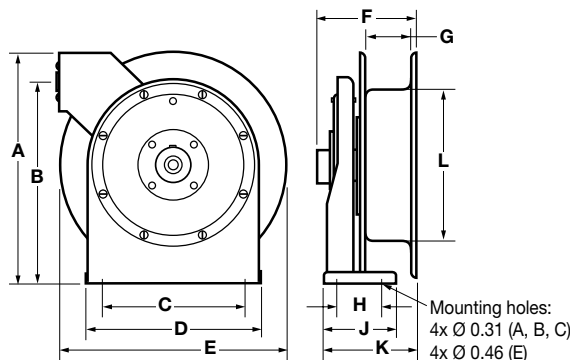

Air/Water Hose Reels